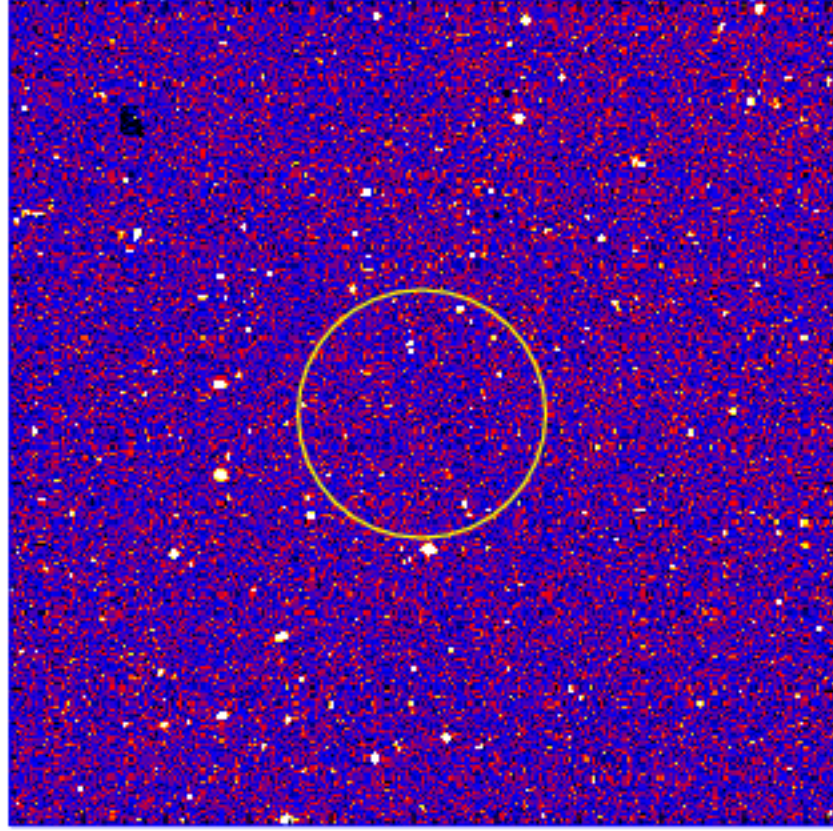

UVOT Finding Chart

OBSID 01015088000 / DATE-OBS 2020-12-28T11:01:53.9

20:00.0
18:00.0
16:00.0
14:00.0
12:00.0
48:10:00.0
08:00.0
06:00.0
04:00.0
02:00.0

30.0 14:03:00.0 30.0 02:00.0

RA (J2000)