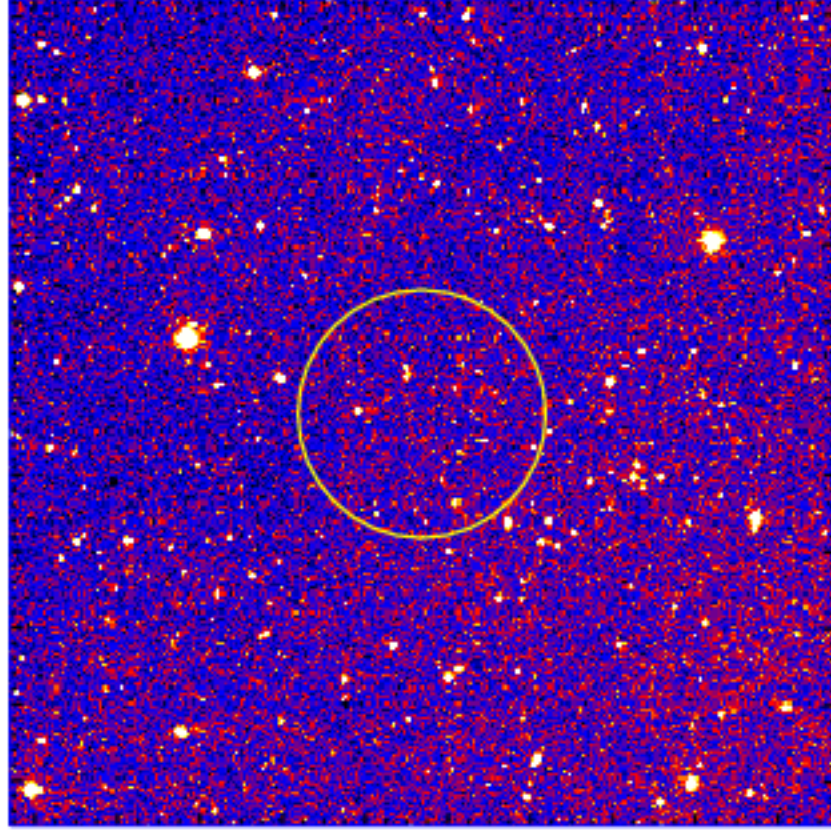

UVOT Finding Chart

OBSID 01014037000 / DATE-OBS 2020-12-21T23:12:05.1

18:00.0

16:00.0

14:00.0

12:00.0

10:00.0

08:00.0