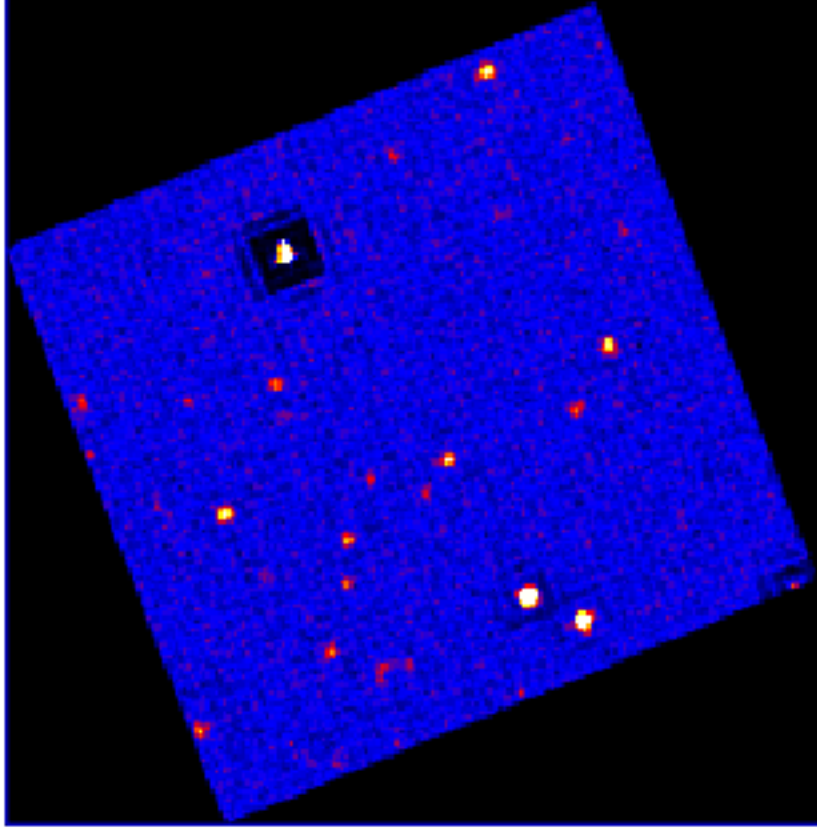

UVOT Finding Chart

OBSID 01013852000 / DATE-OBS 2020-12-21T07:24:07.0

23:00.0

30.0

-45:24:00.0

30.0

25:00.0

30.0

26:00.0

06.0

14:18:00.0

54.0

17:48.0

RA (J2000)

10

20