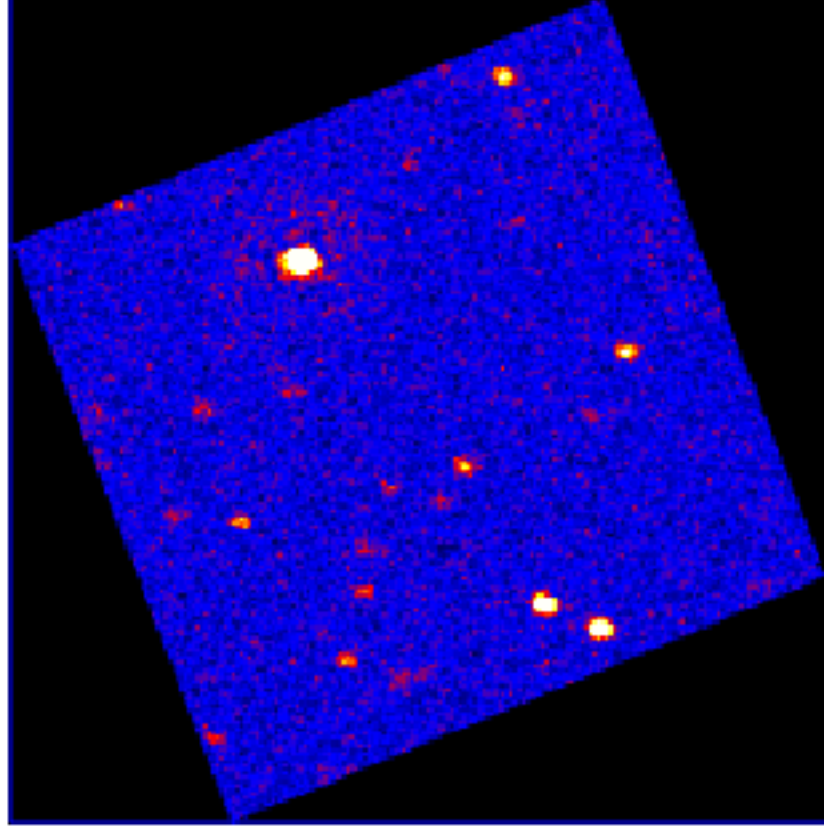

UVOT Finding Chart

OBSID 01013852000 / DATE-OBS 2020-12-21T07:14:27.1

23:00.0

30.0

-45:24:00.0

30.0

25:00.0

30.0