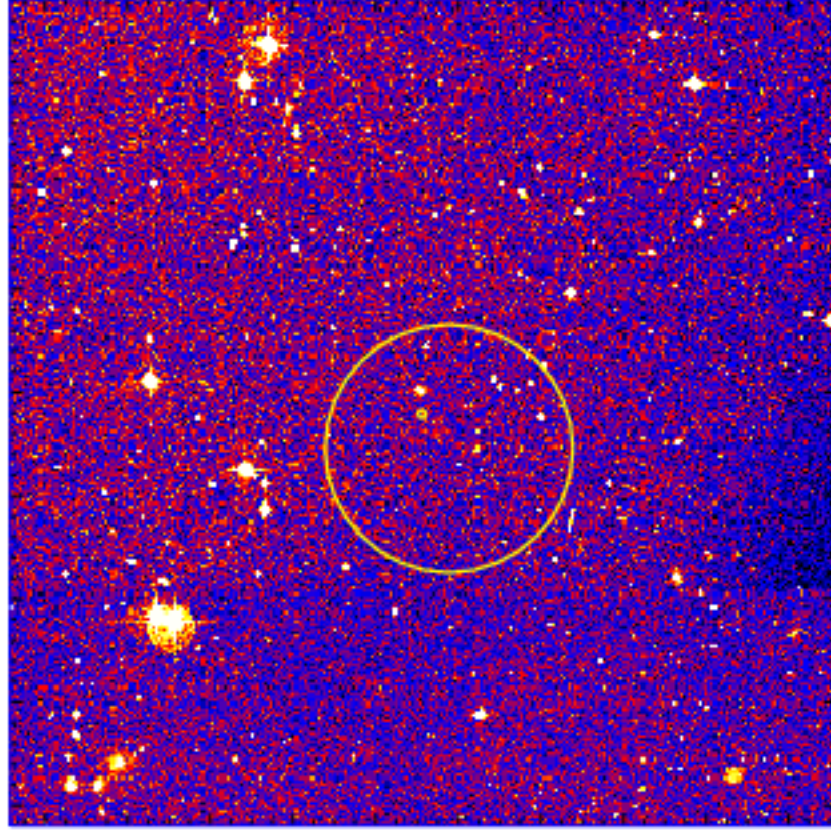

# UVOT Finding Chart

OBSID 0101198000 / DATE-OBS 2020-12-09T05:59:41.5

36:00.0  
38:00.0  
40:00.0  
42:00.0  
44:00.0  
46:00.0  
48:00.0  
-1:50:00.0  
52:00.0  
54:00.0

33:00.0 40.0 20.0 1:32:00.0

RA (J2000)