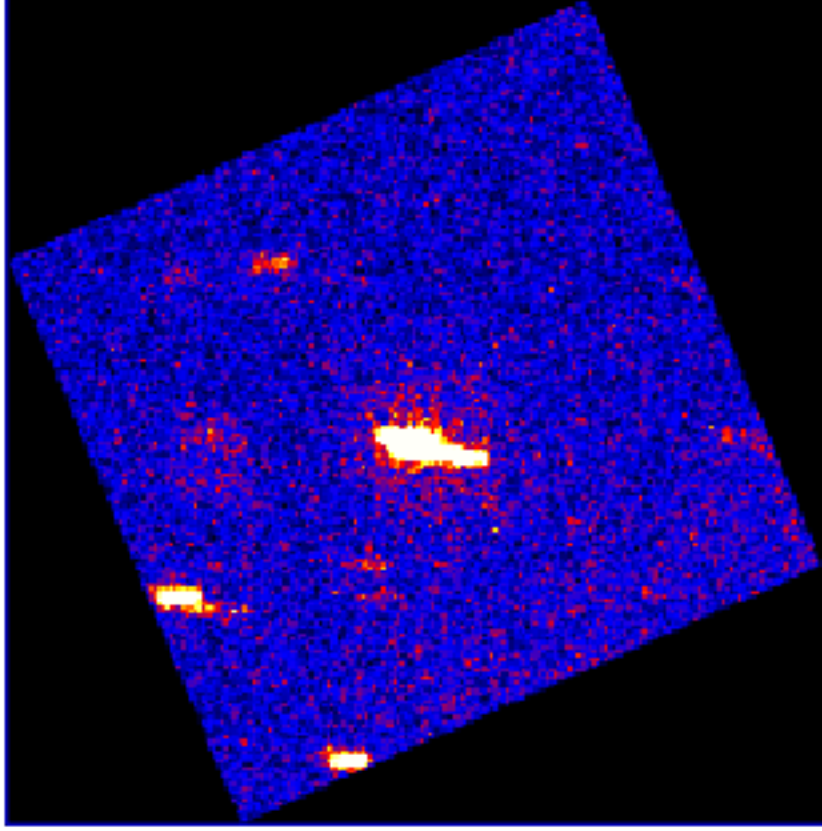

UVOT Finding Chart

OBSID 01006917000 / DATE-OBS 2020-11-17T00:17:33.4

30.0

37:00.0

30.0

25:36:00.0

30.0

35:00.0

34:30.0

12.0

16.0

5:43:20.0

24.0

RA (J2000)

2

4