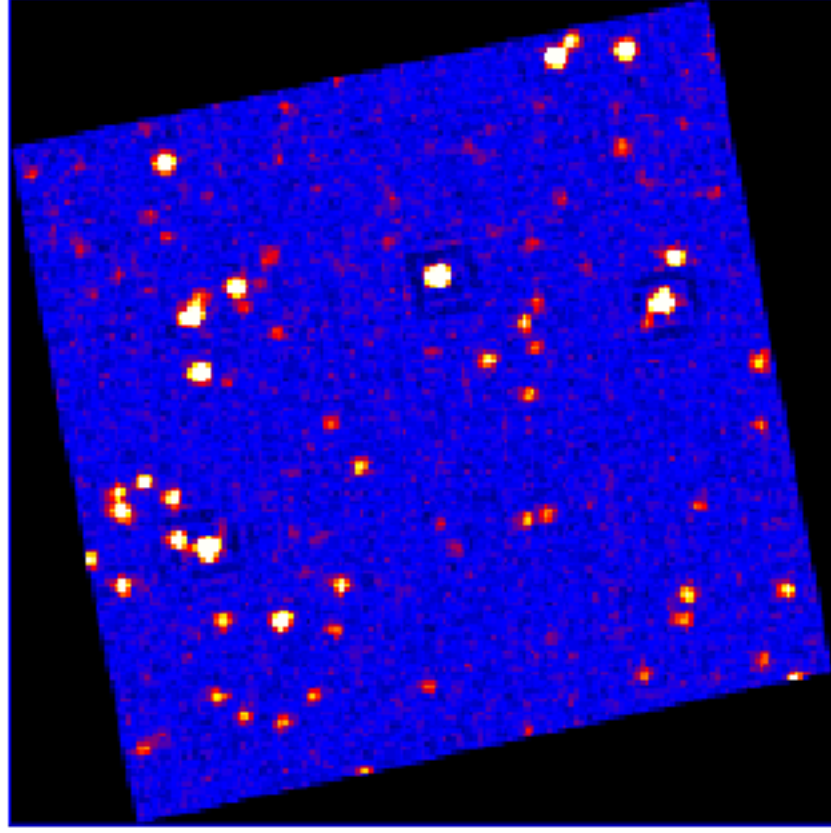

UVOT Finding Chart

OBSID 01005428000 / DATE-OBS 2020-11-11T10:00:01.7

43:30.0

44:00.0

30.0

-6:45:00.0

30.0

46:00.0

18:30:50.0 46.0 42.0

RA (J2000)

10 20 30 40 50 60 70 80 90