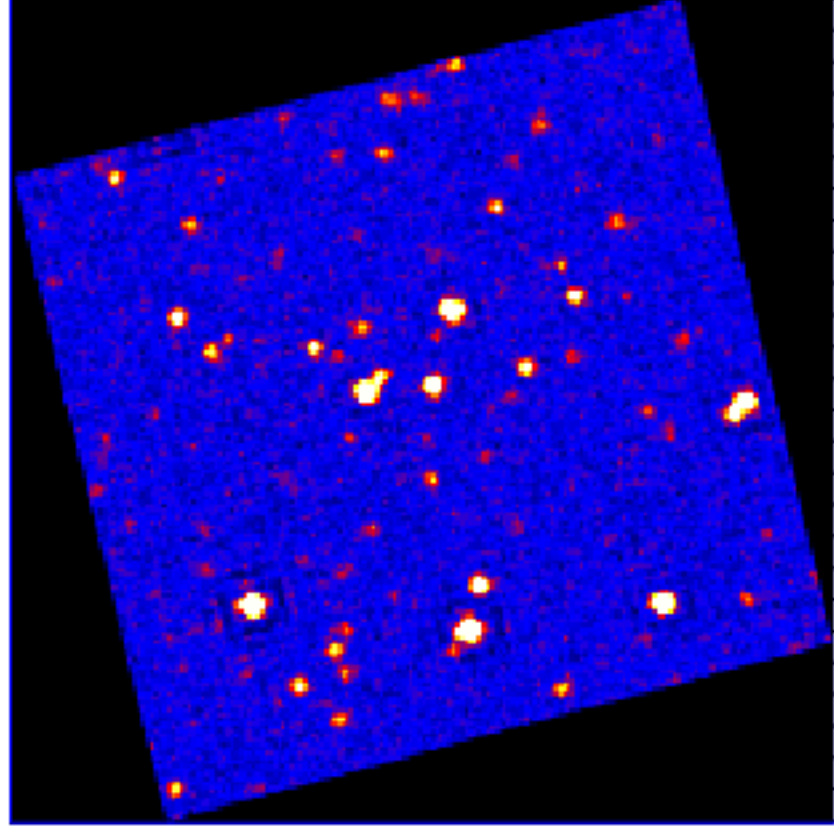

UVOT Finding Chart

OBSID 01004219000 / DATE-OBS 2020-11-05T02:36:54.2

44:00.0

30.0

-6:45:00.0

30.0

46:00.0

30.0