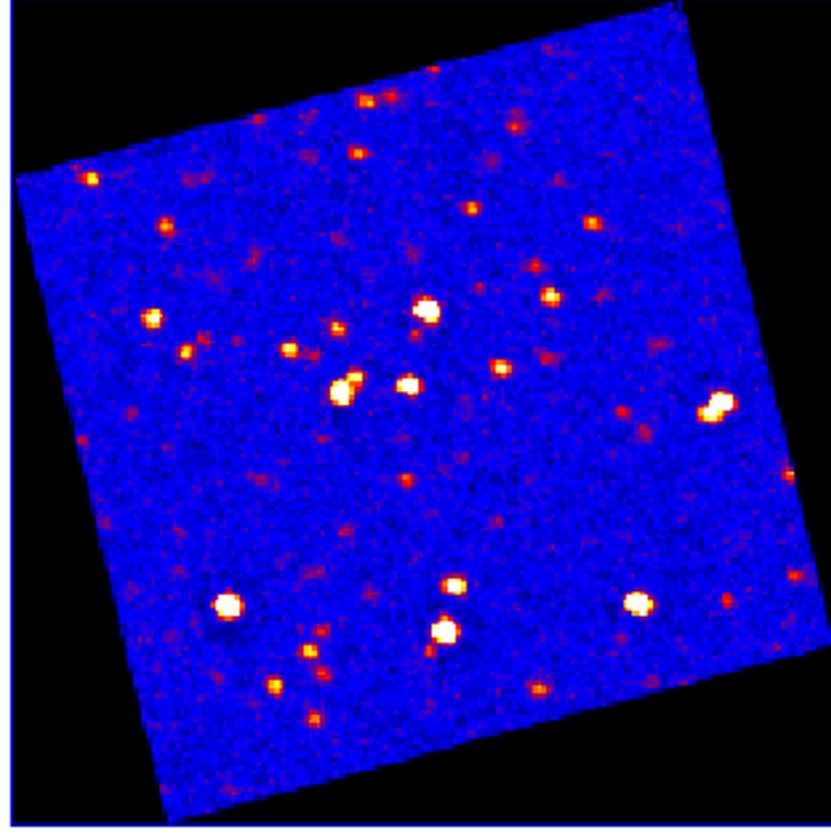

UVOT Finding Chart

OBSID 01004219000 / DATE-OBS 2020-11-05T02:24:06.4

44:00.0

30.0

-6:45:00.0

30.0

46:00.0

30.0