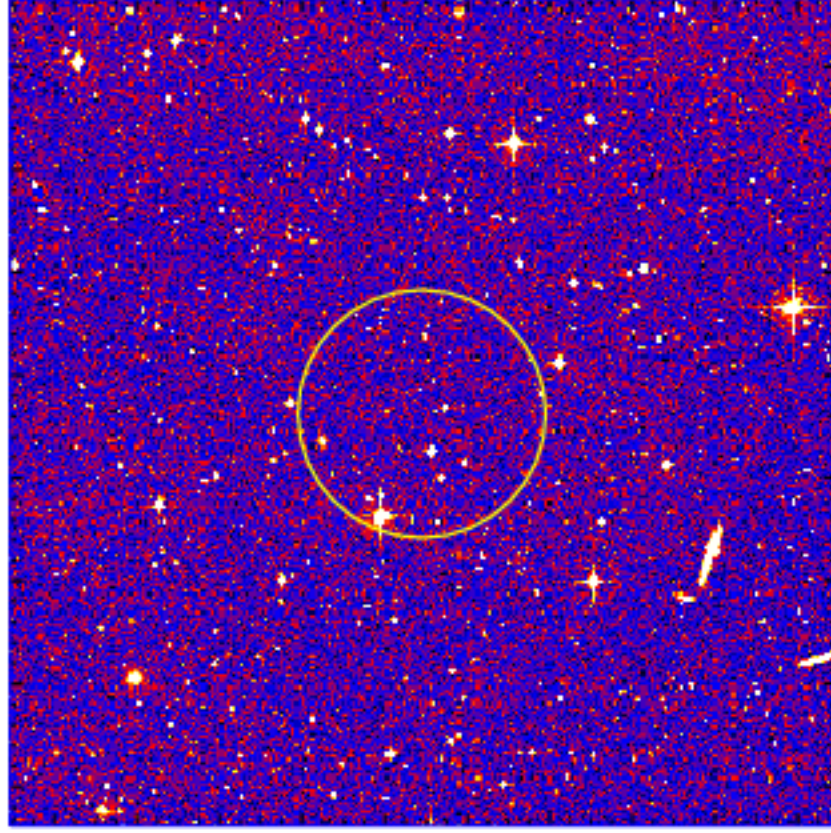

UVOT Finding Chart

OBSID 01002158000 / DATE-OBS 2020-10-27T01:13:08.6

22:00.0
24:00.0
26:00.0
28:00.0
-5:30:00.0
32:00.0
34:00.0
36:00.0
38:00.0
40:00.0

Dec (J2000)

20.0 10:24:00.0 40.0 23:20.0

RA (J2000)

5500