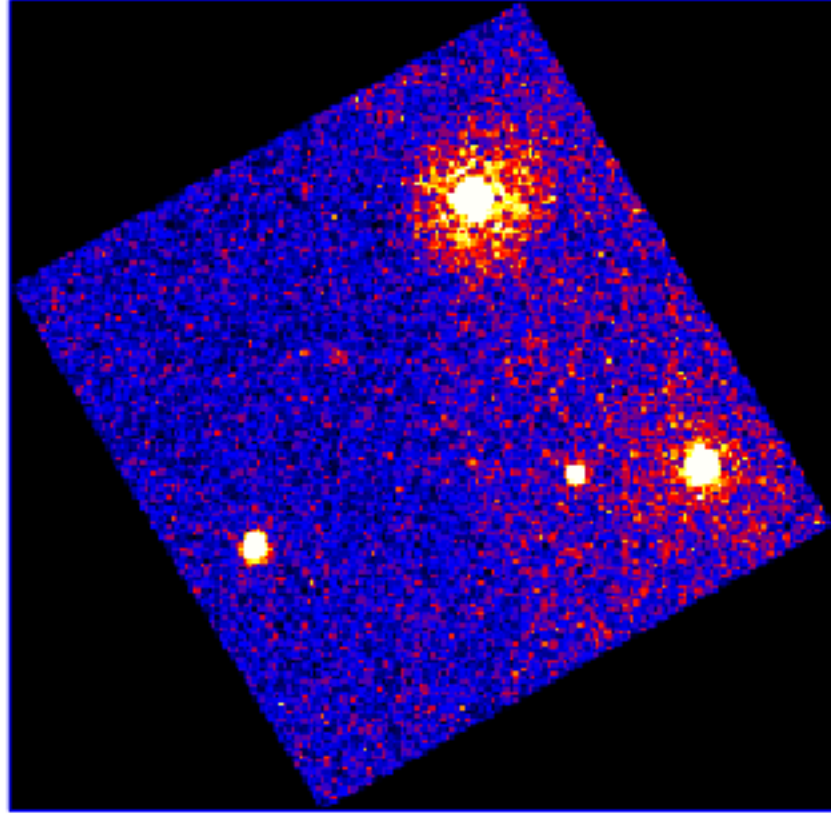

# UVOT Finding Chart

OBSID 01000255000 / DATE-OBS 2020-10-14T22:54:39.6

30.0

43:00.0

30.0

42:00.0

30.0

41:00.0