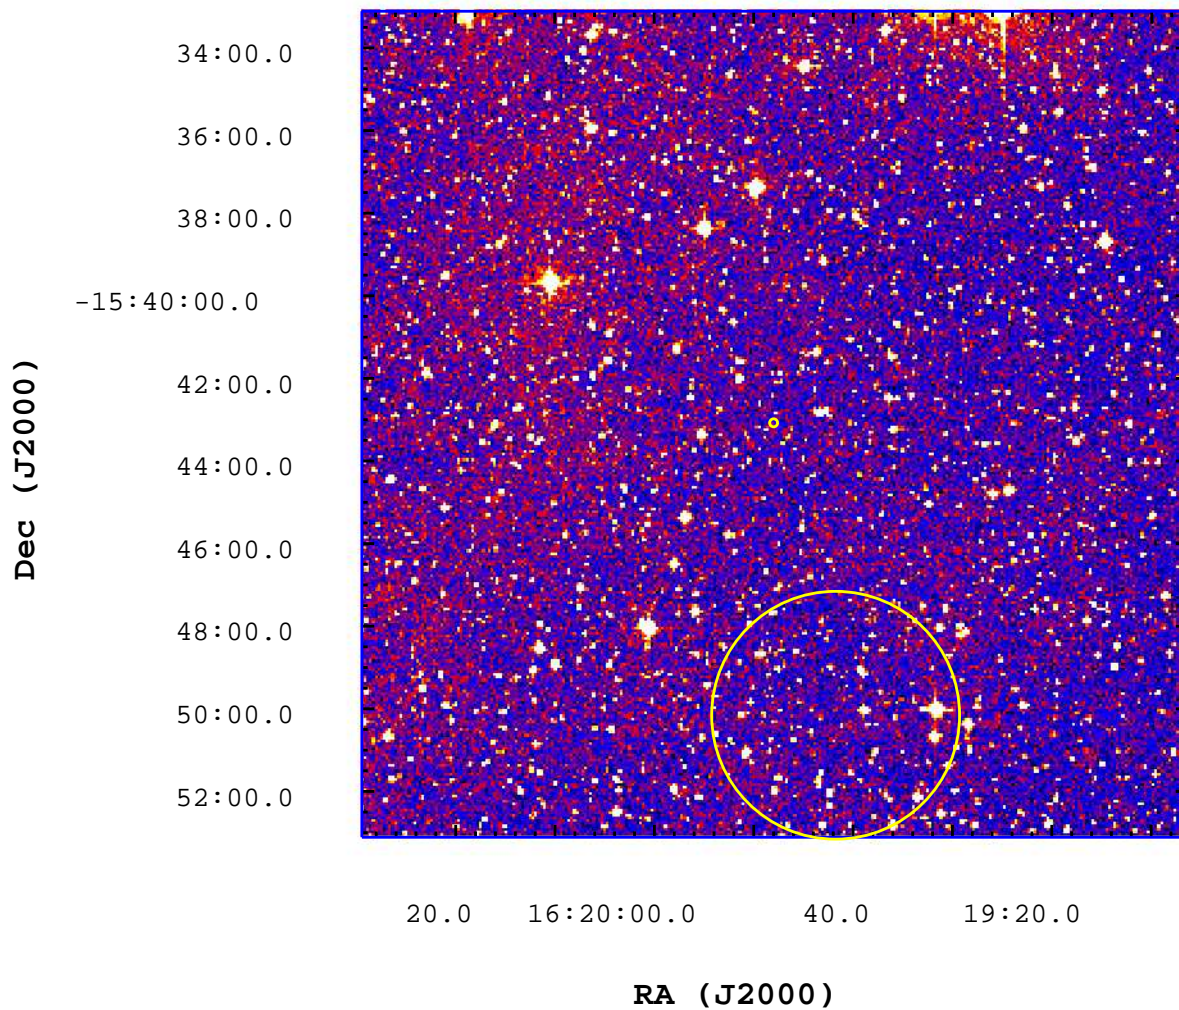

UVOT Finding Chart

OBSID 00713668000 / DATE-OBS 2016-09-26T20:00:49.8

5000

5500

6000

6500

7000