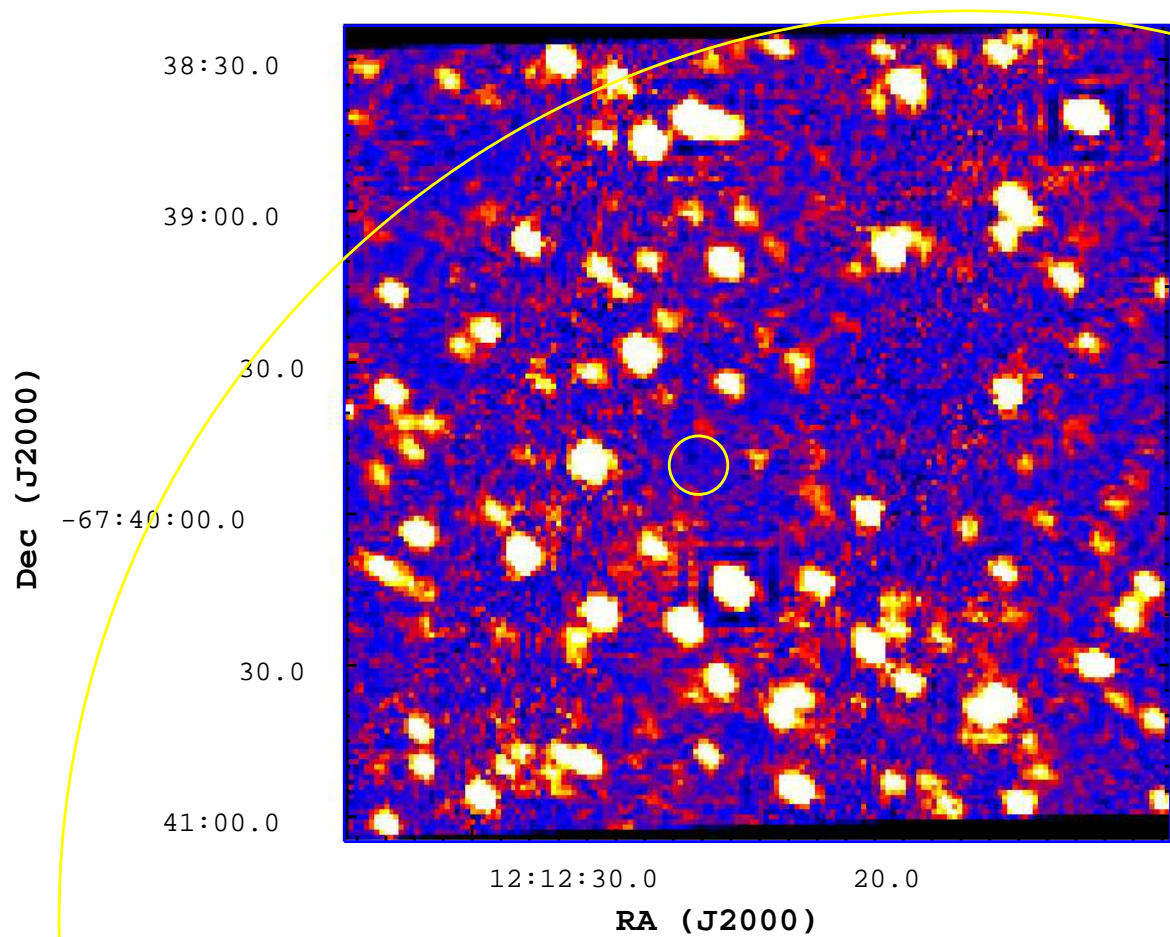

UVOT Finding Chart

OBSID 00709907000 / DATE-OBS 2016-08-26T06:27:25.2

5 10 15 20 25 30 35