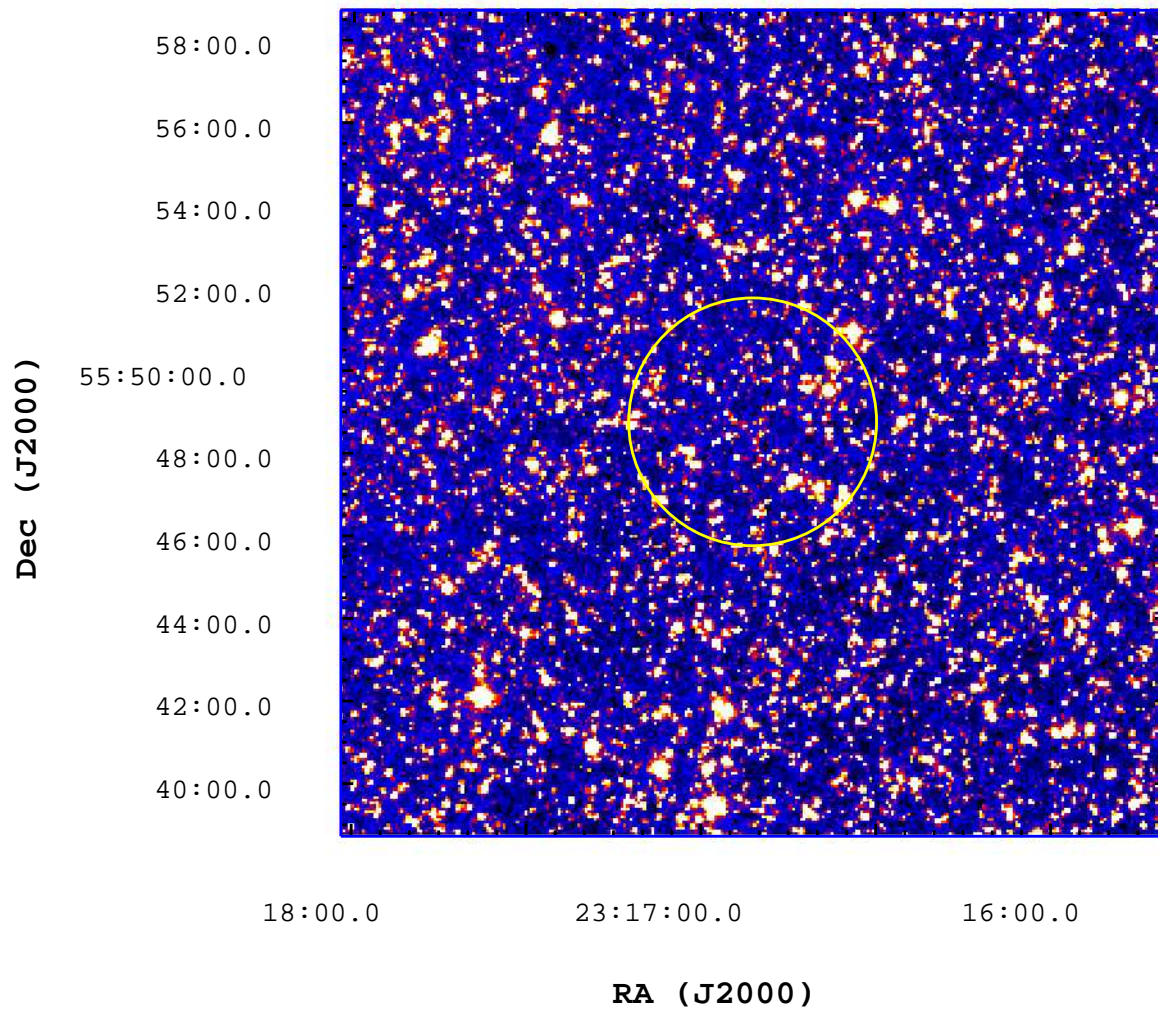

UVOT Finding Chart

OBSID 00661036000 / DATE-OBS 2015-10-22T14:11:51.5

3000

3500

4000

4500