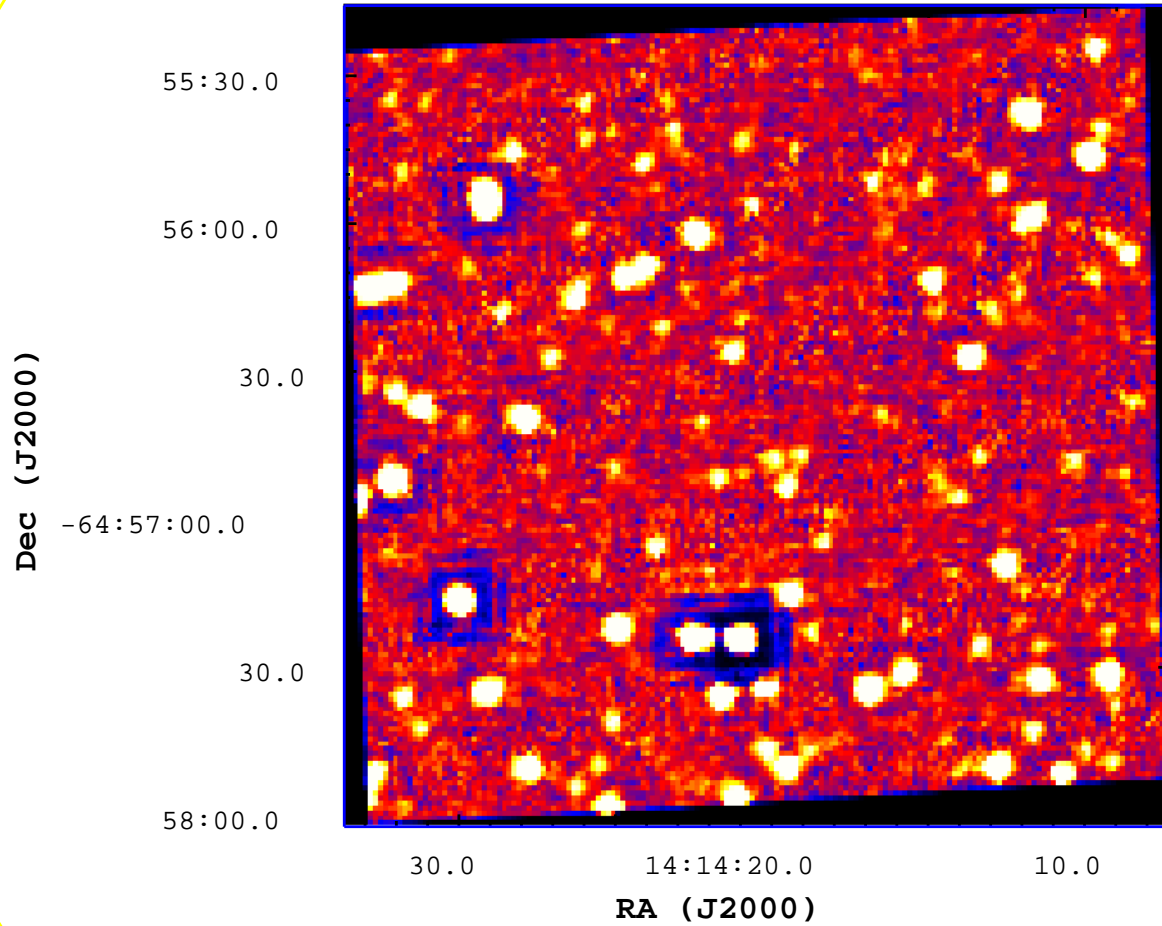

# UVOT Finding Chart

OBSID 00657564000 / DATE-OBS 2015-10-04T19:09:32.8

10

20

30

40

50