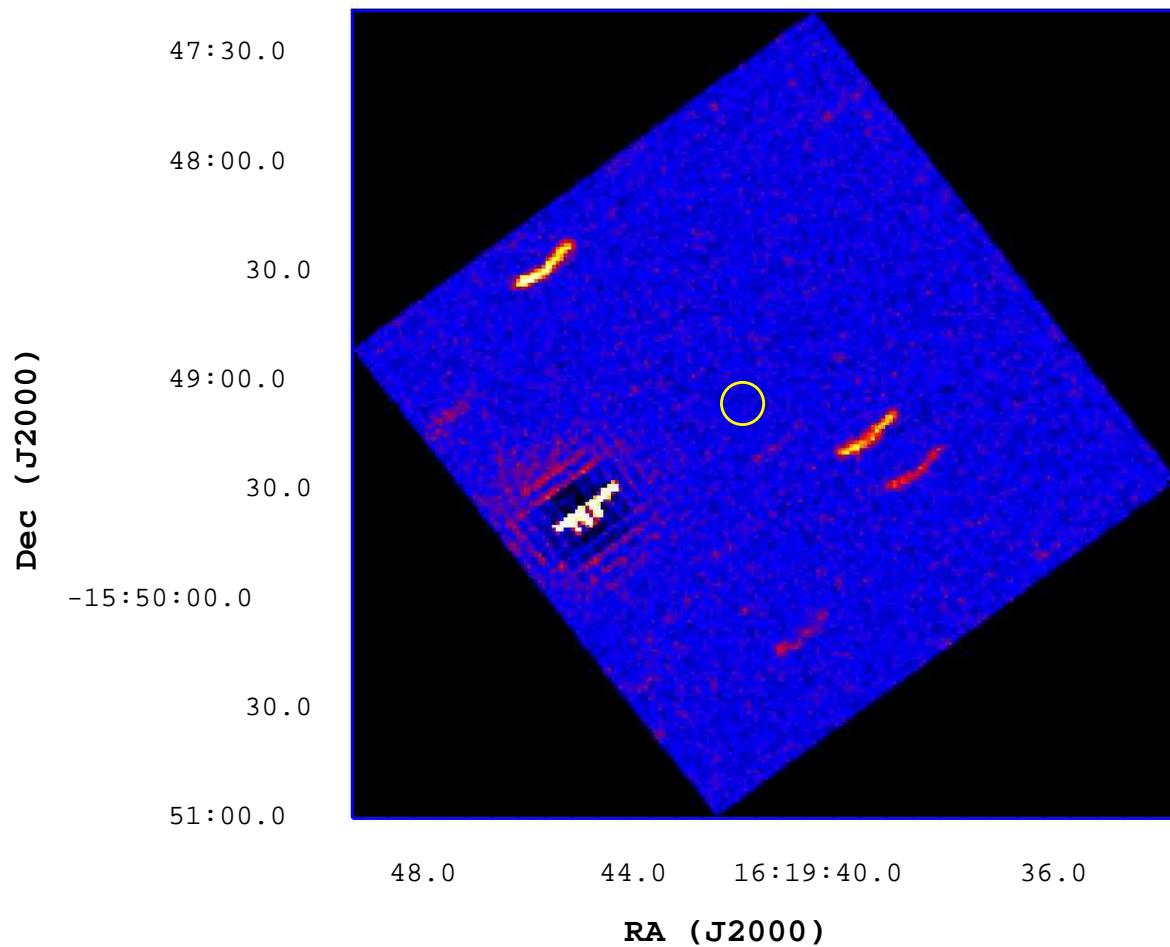

UVOT Finding Chart

OBSID 00655449000 / DATE-OBS 2015-09-13T11:36:27.0

10

20

30

40

50

60