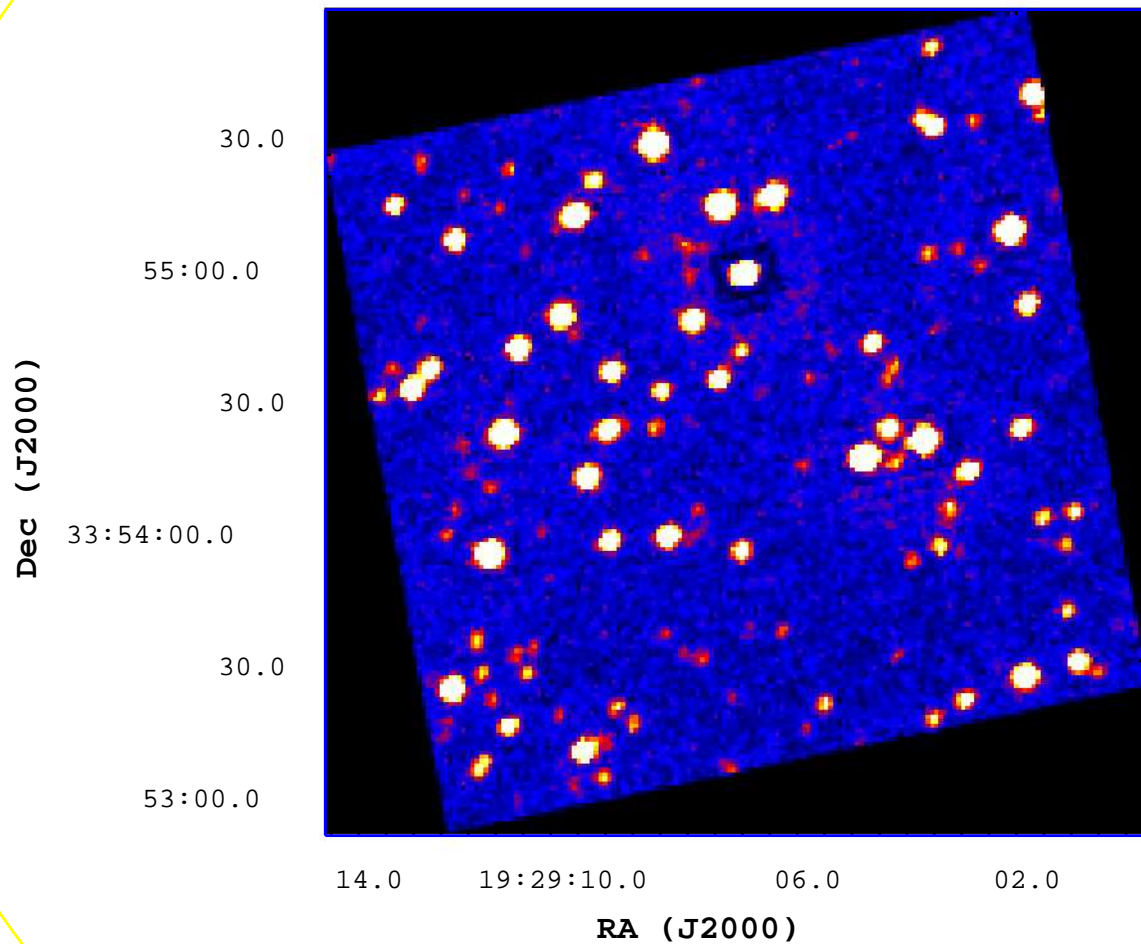

# UVOT Finding Chart

OBSID 00650617000 / DATE-OBS 2015-07-28T12:52:41.2

5

10

15

20

25

30