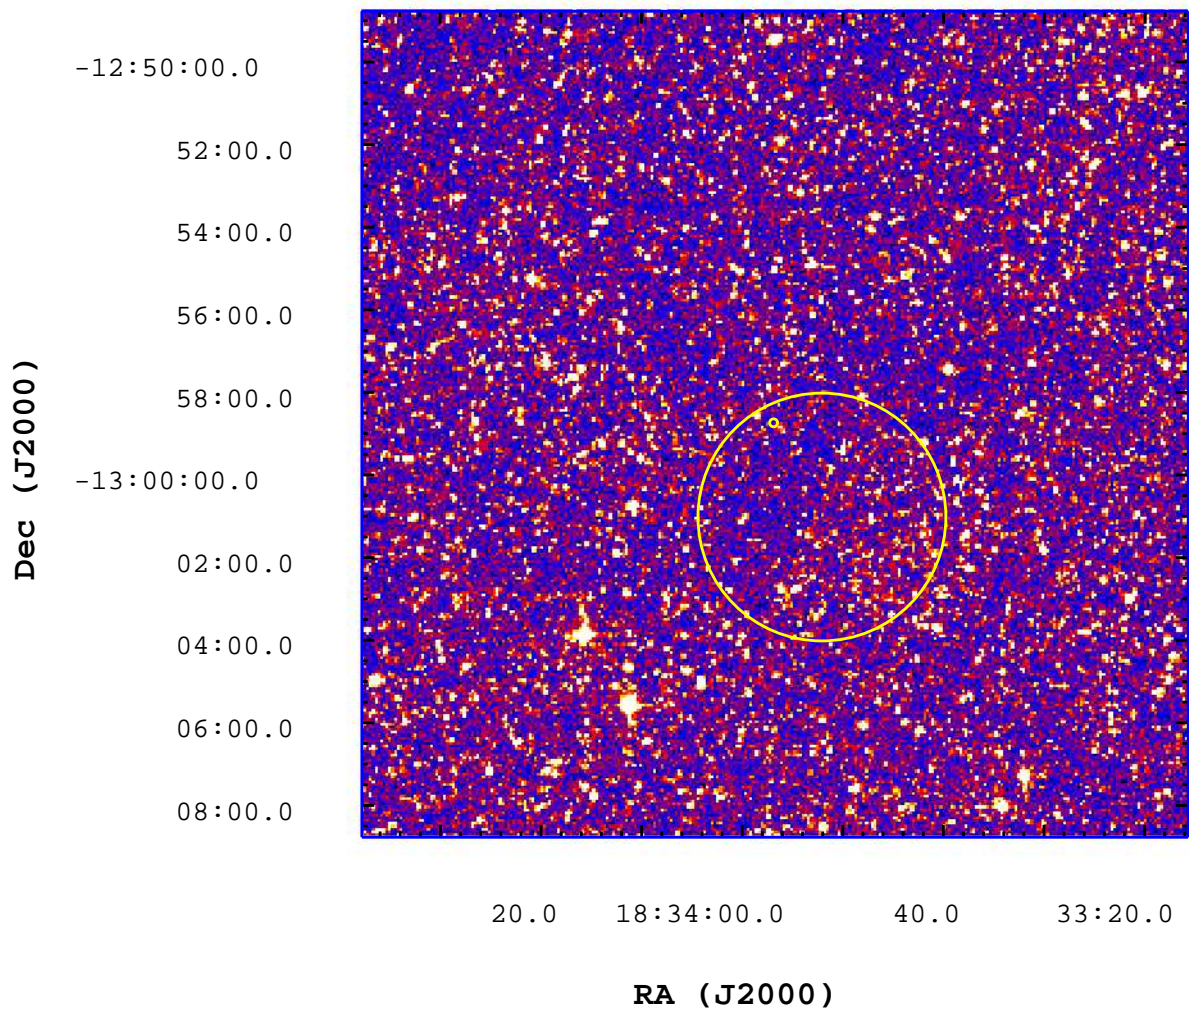

# UVOT Finding Chart

OBSID 00649157000 / DATE-OBS 2015-07-16T07:08:24.1

1500

2000

2500

3000

3500

4000