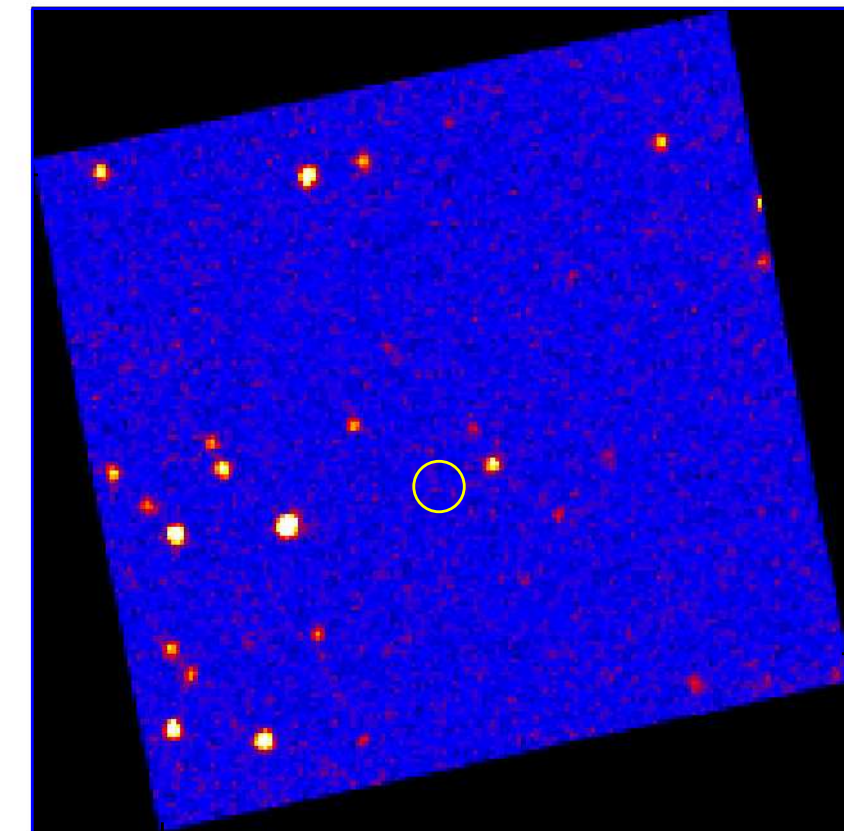

# UVOT Finding Chart

OBSID 00646603000 / DATE-OBS 2015-06-26T02:14:41.4

Dec (J2000)

45:30.0

46:00.0

30.0

-37:47:00.0

30.0

48:00.0

28.0

24.0

7:25:20.0

16.0

RA (J2000)

10

20