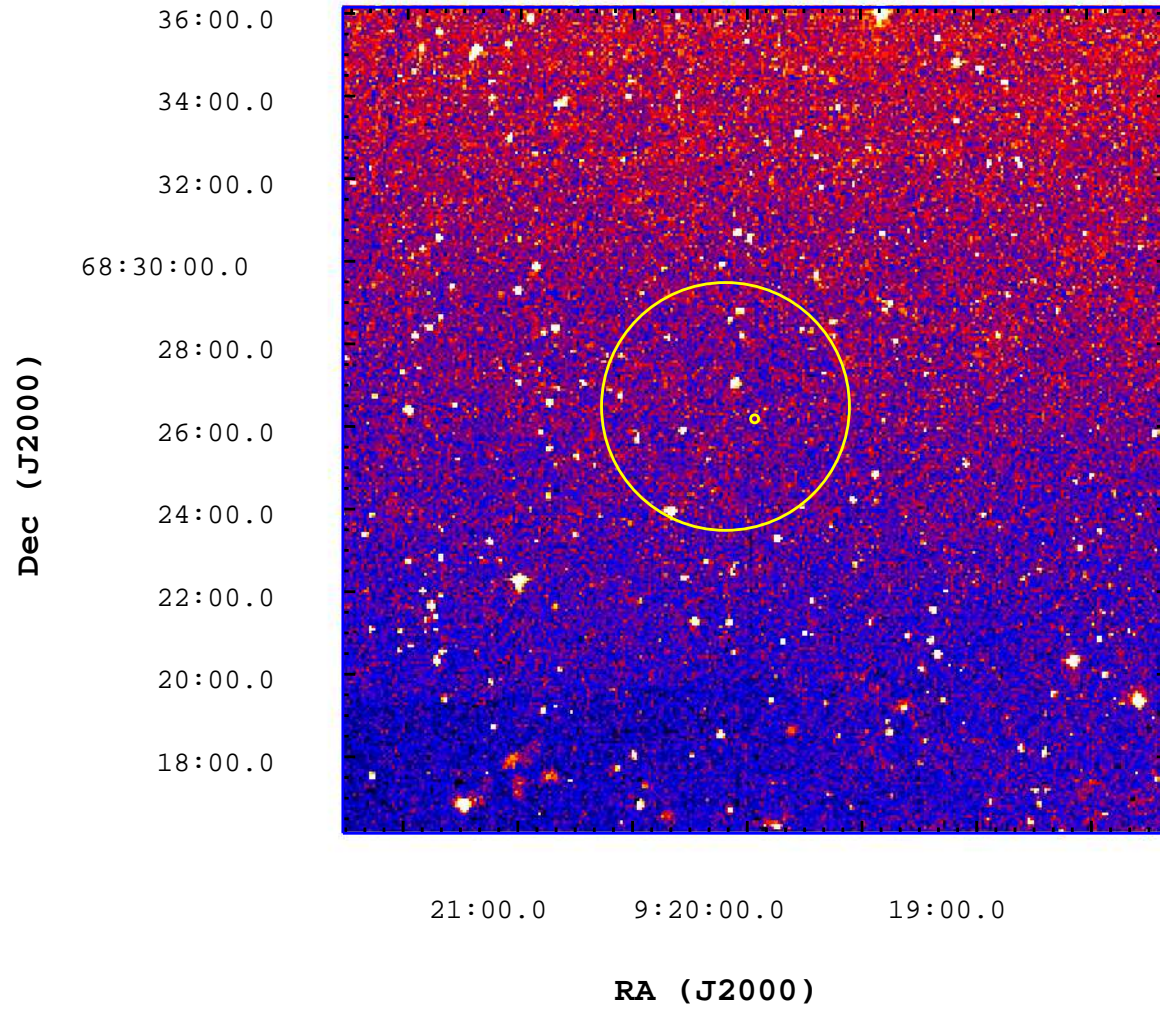

UVOT Finding Chart

OBSID 00642620000 / DATE-OBS 2015-06-07T08:01:12.1

2500

3000

3500

4000

4500