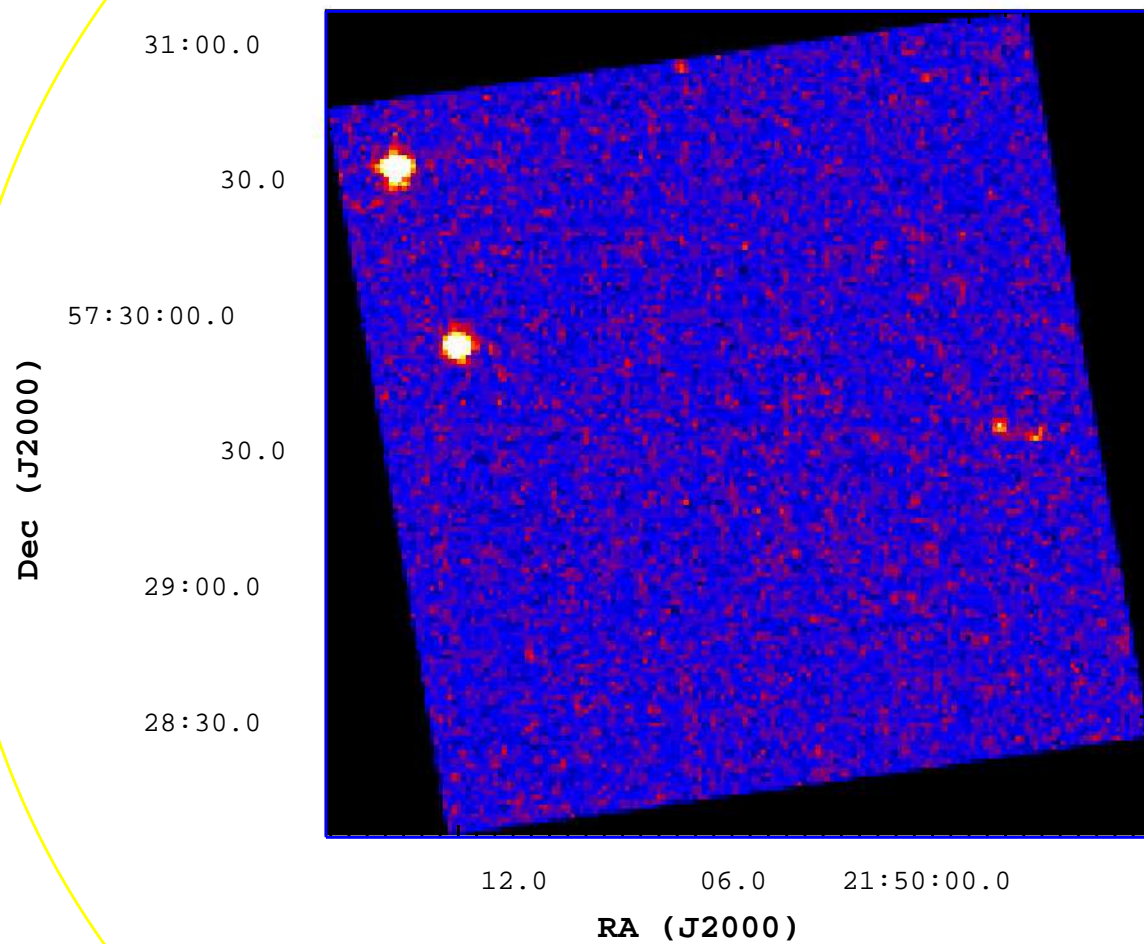

UVOT Finding Chart

OBSID 00642018000 / DATE-OBS 2015-05-30T11:47:51.2

5

10

15

20

25

30