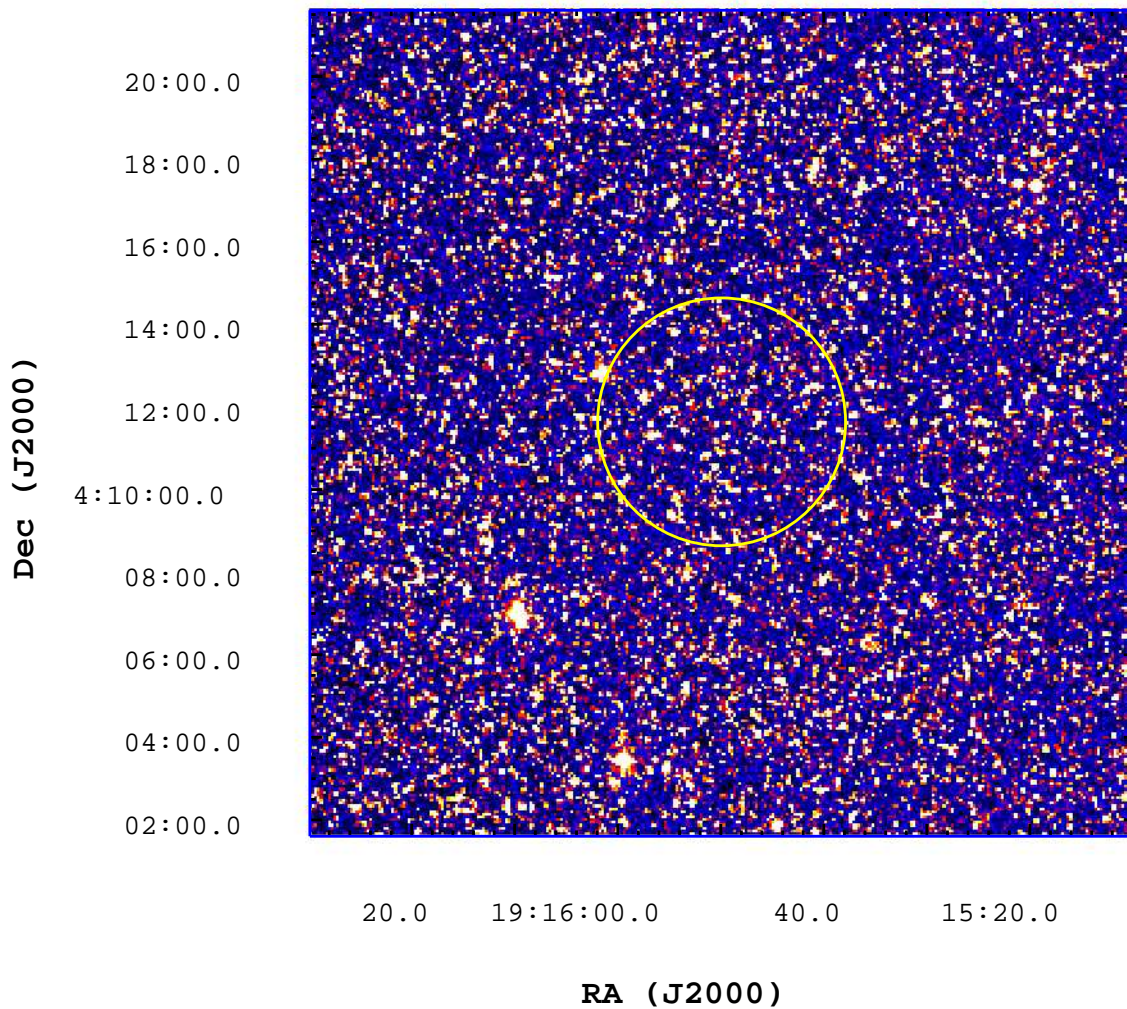

UVOT Finding Chart

OBSID 00641698000 / DATE-OBS 2015-05-27T06:53:49.4

4000

5000

6000

7000

8000

9000