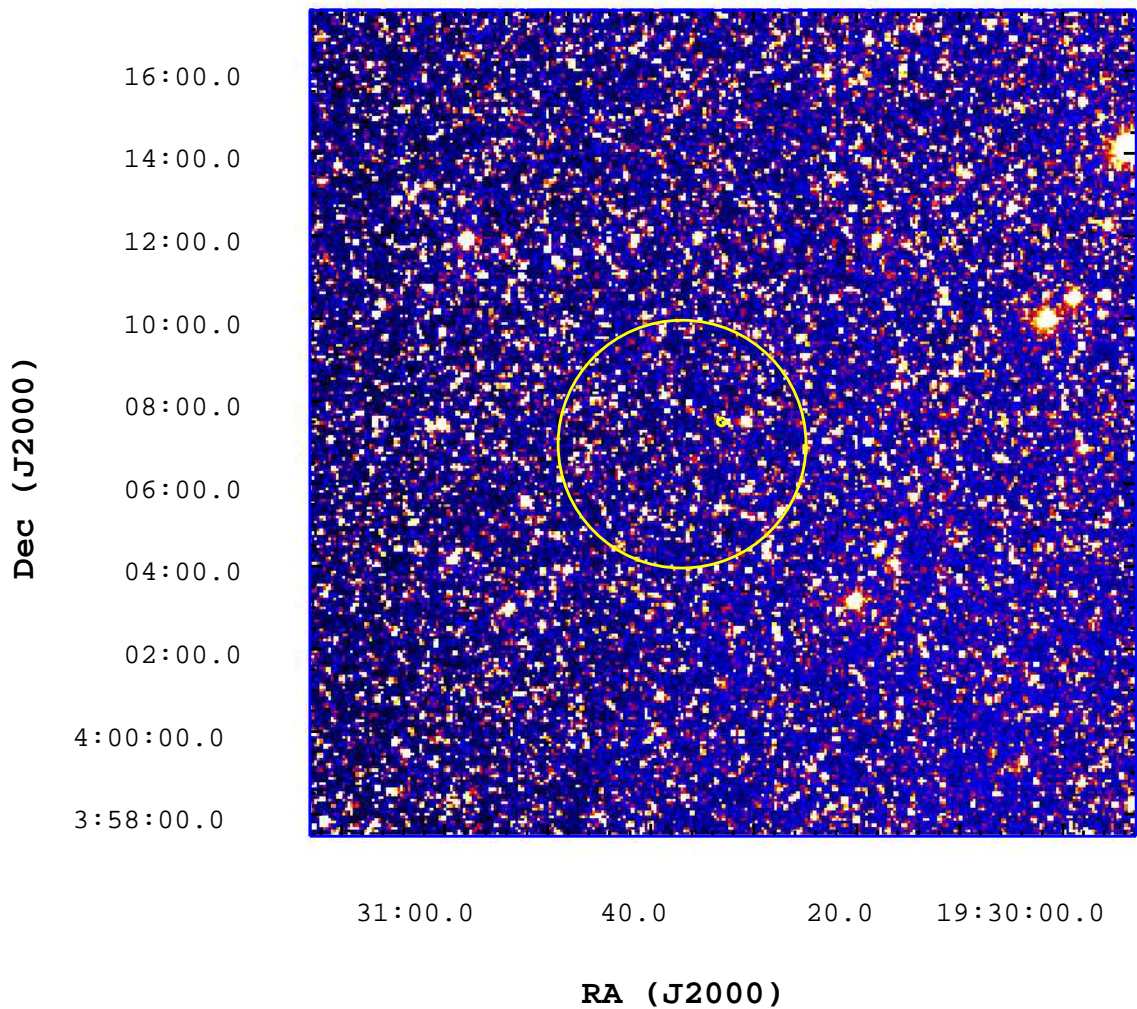

UVOT Finding Chart

OBSID 00639278000 / DATE-OBS 2015-04-28T03:17:46.1

3000

4000

5000

6000

7000

8000