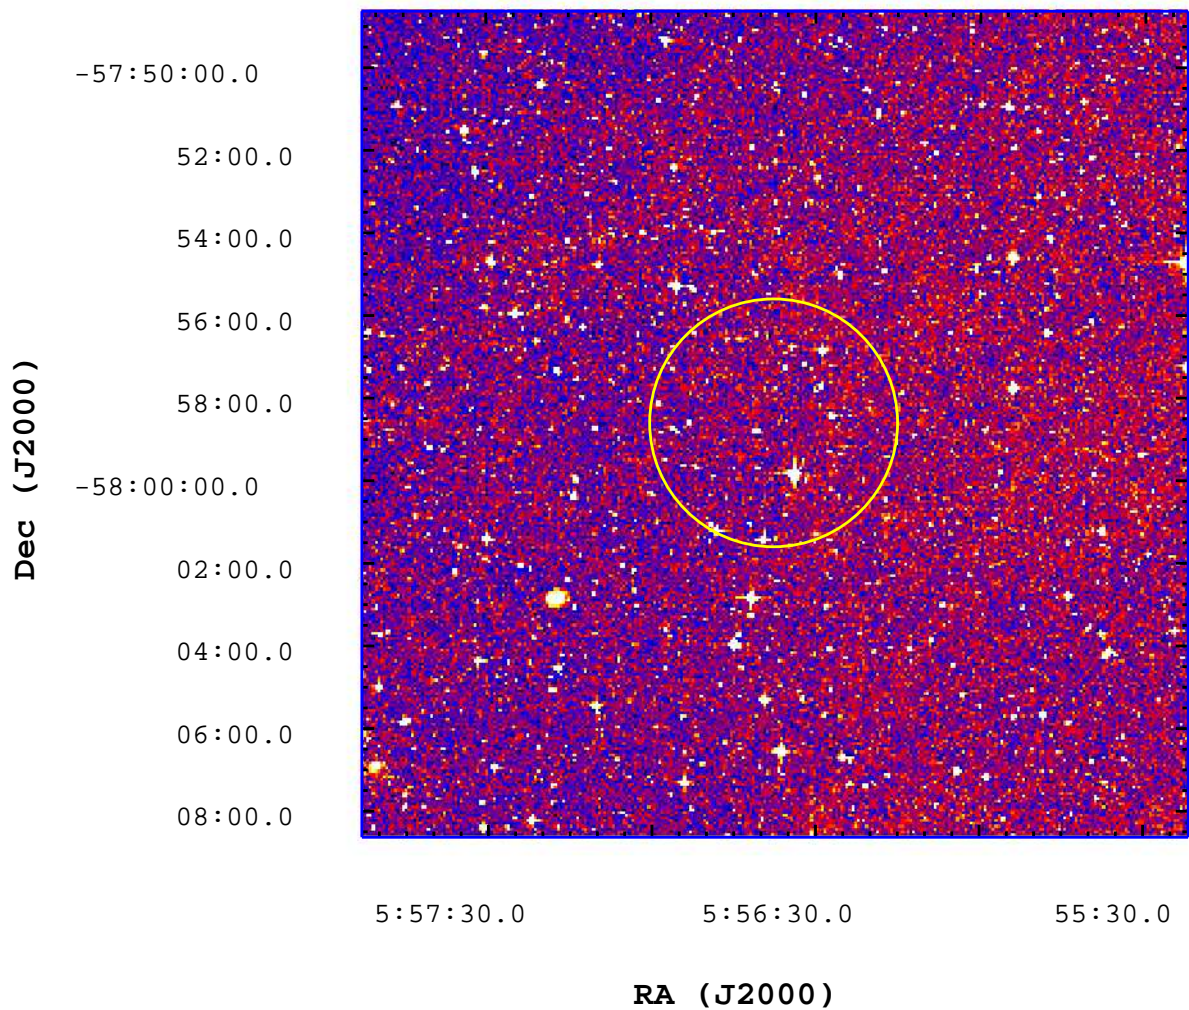

UVOT Finding Chart

OBSID 00633180000 / DATE-OBS 2015-03-01T19:39:43.3

3500

4000

4500

5000

5500