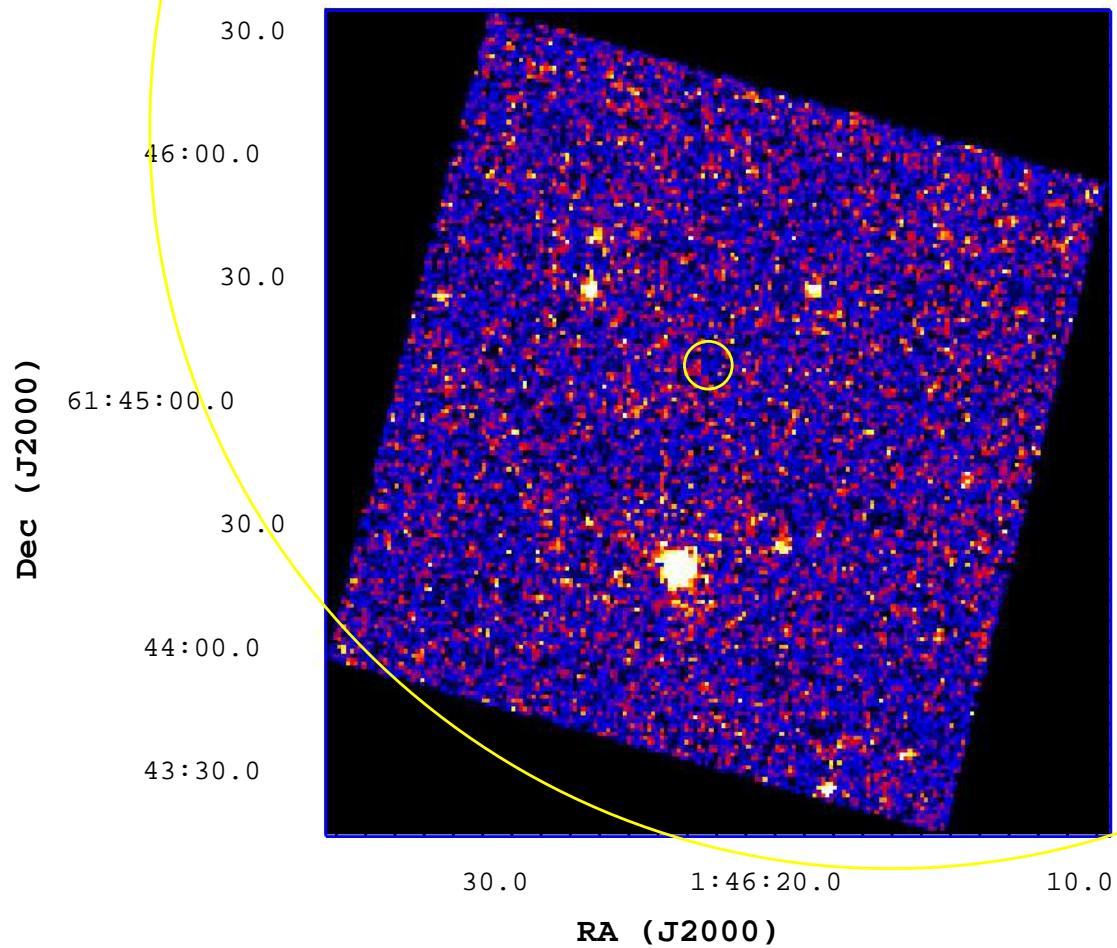

UVOT Finding Chart

OBSID 00632888000 / DATE-OBS 2015-02-28T04:58:40.2

0.5

1

1.5

2

2.5

3

3.5

4

4.5

5