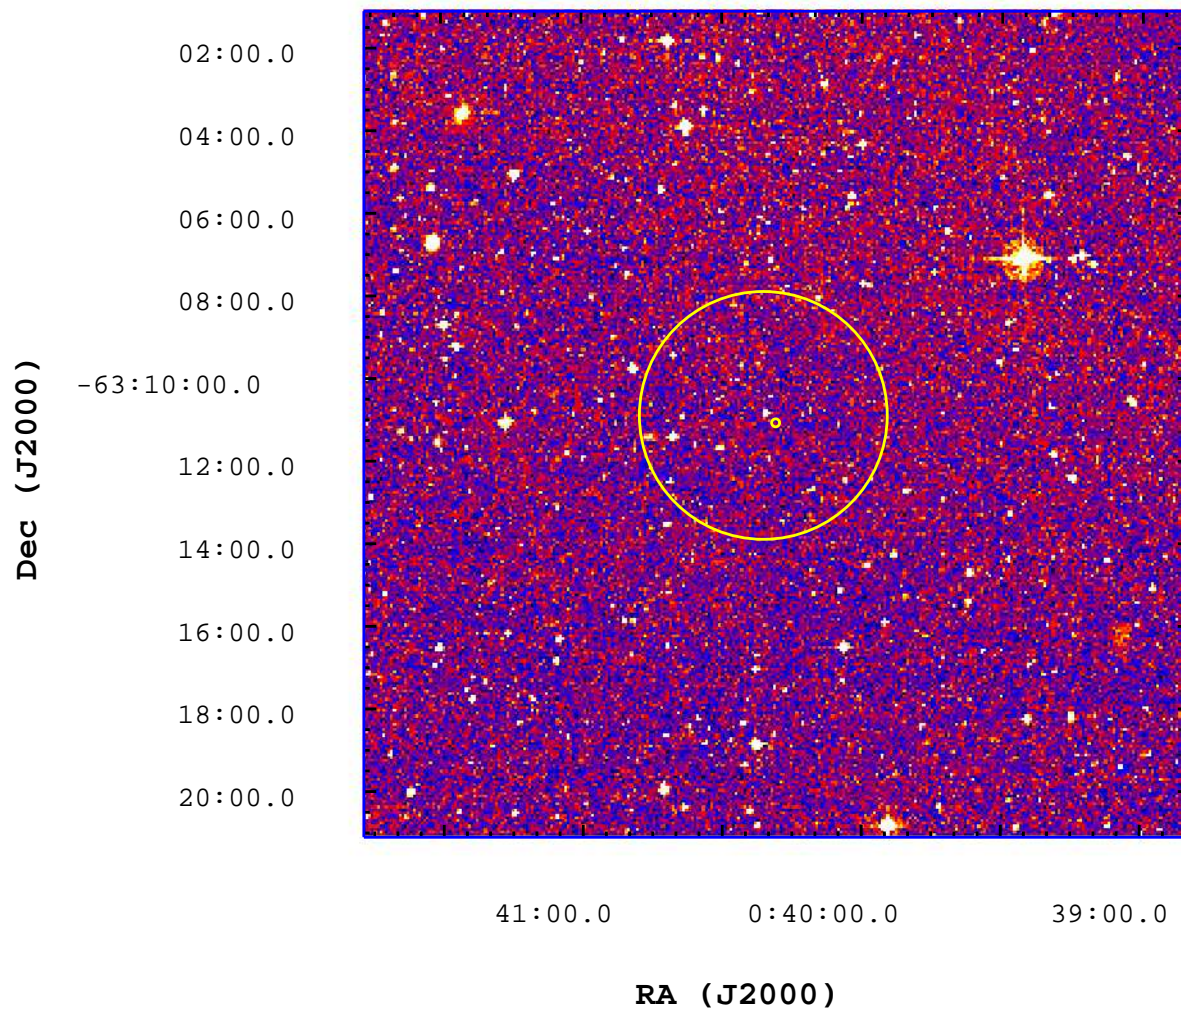

# UVOT Finding Chart

OBSID 00630019000 / DATE-OBS 2015-02-06T14:38:19.0

3000

3500

4000

4500

5000