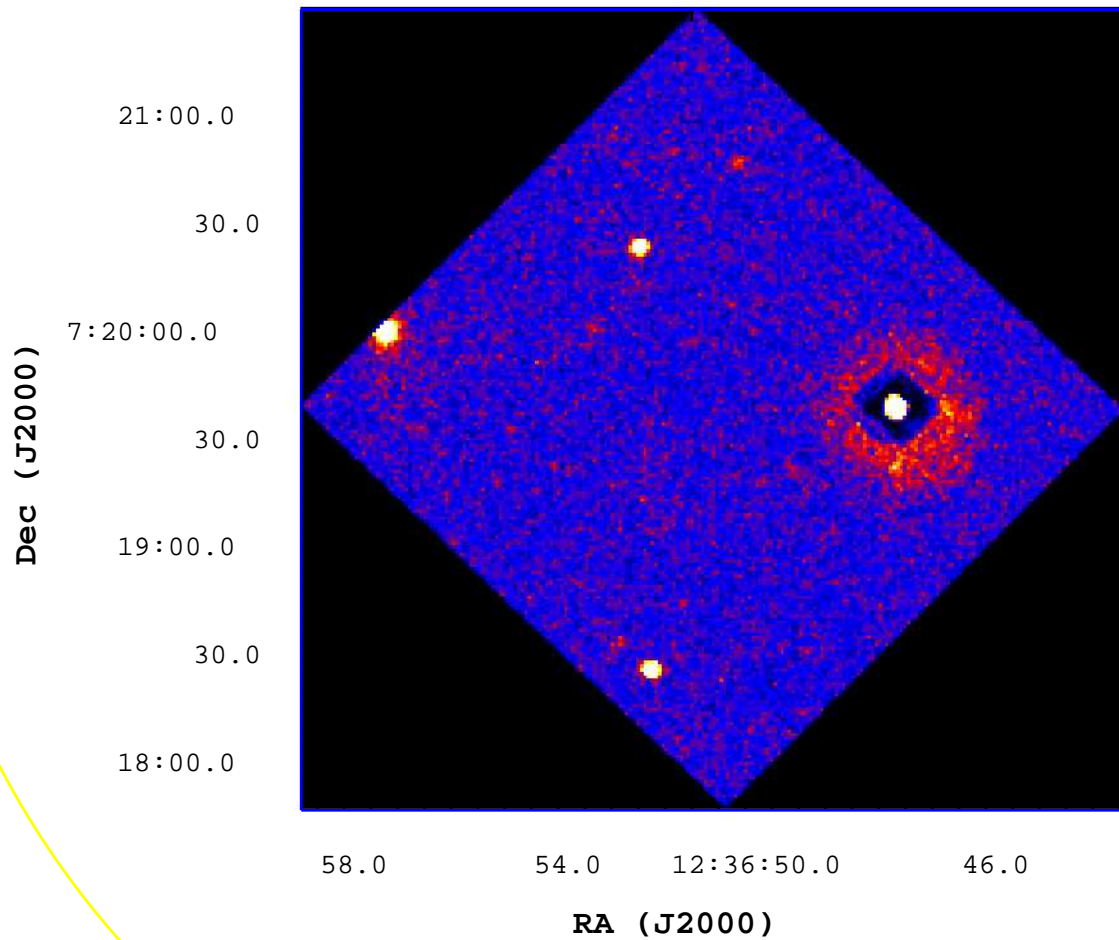

# UVOT Finding Chart

OBSID 00628458000 / DATE-OBS 2015-01-27T11:38:14.0

5

10

15

20

25

30