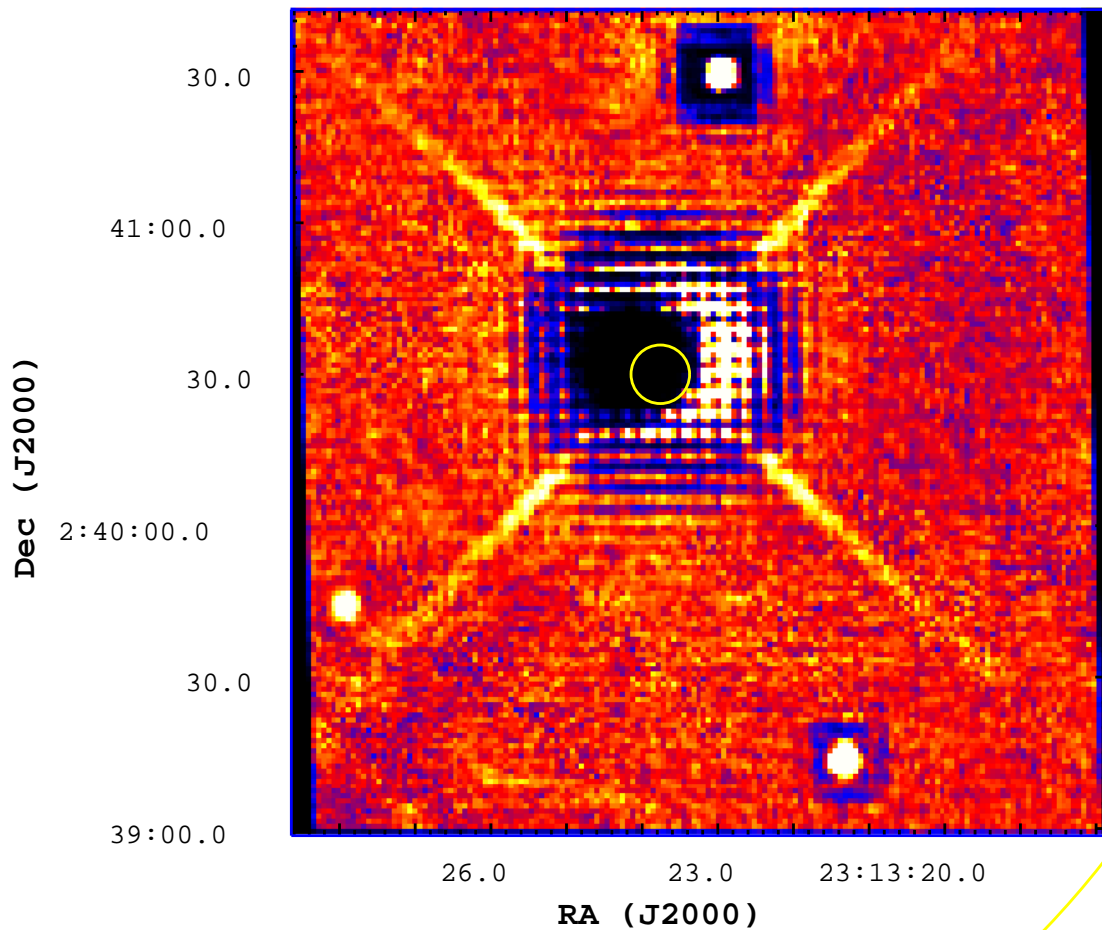

# UVOT Finding Chart

OBSID 00625898000 / DATE-OBS 2015-01-15T09:15:25.4

10

20

30

40

50

60