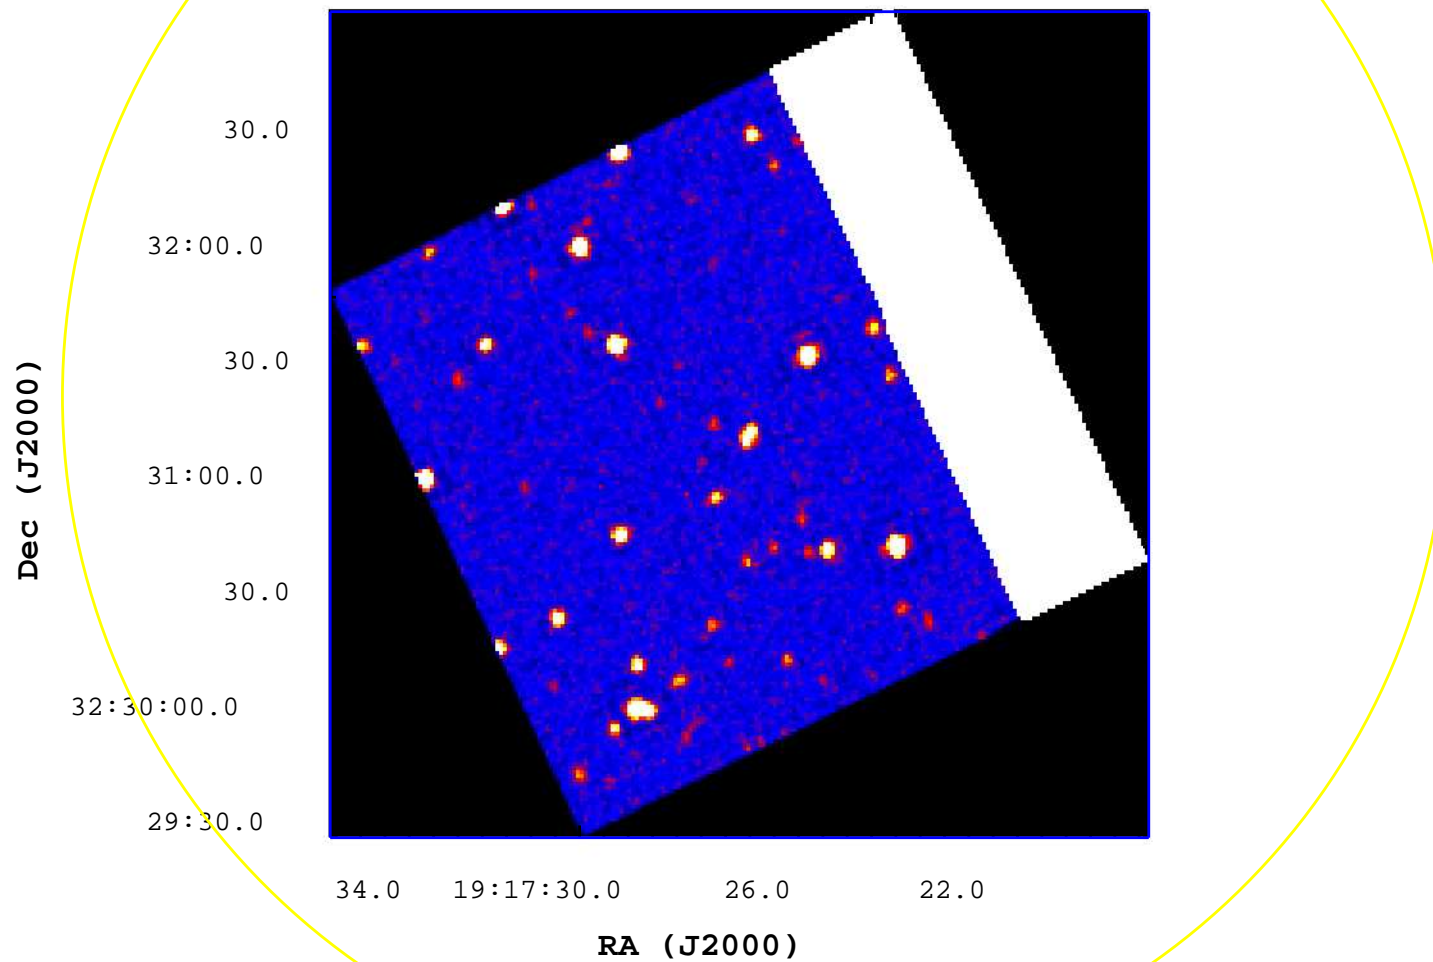

UVOT Finding Chart

OBSID 00624606000 / DATE-OBS 2015-01-10T22:22:59.2

10

20

30

40

50

60

70

80

90