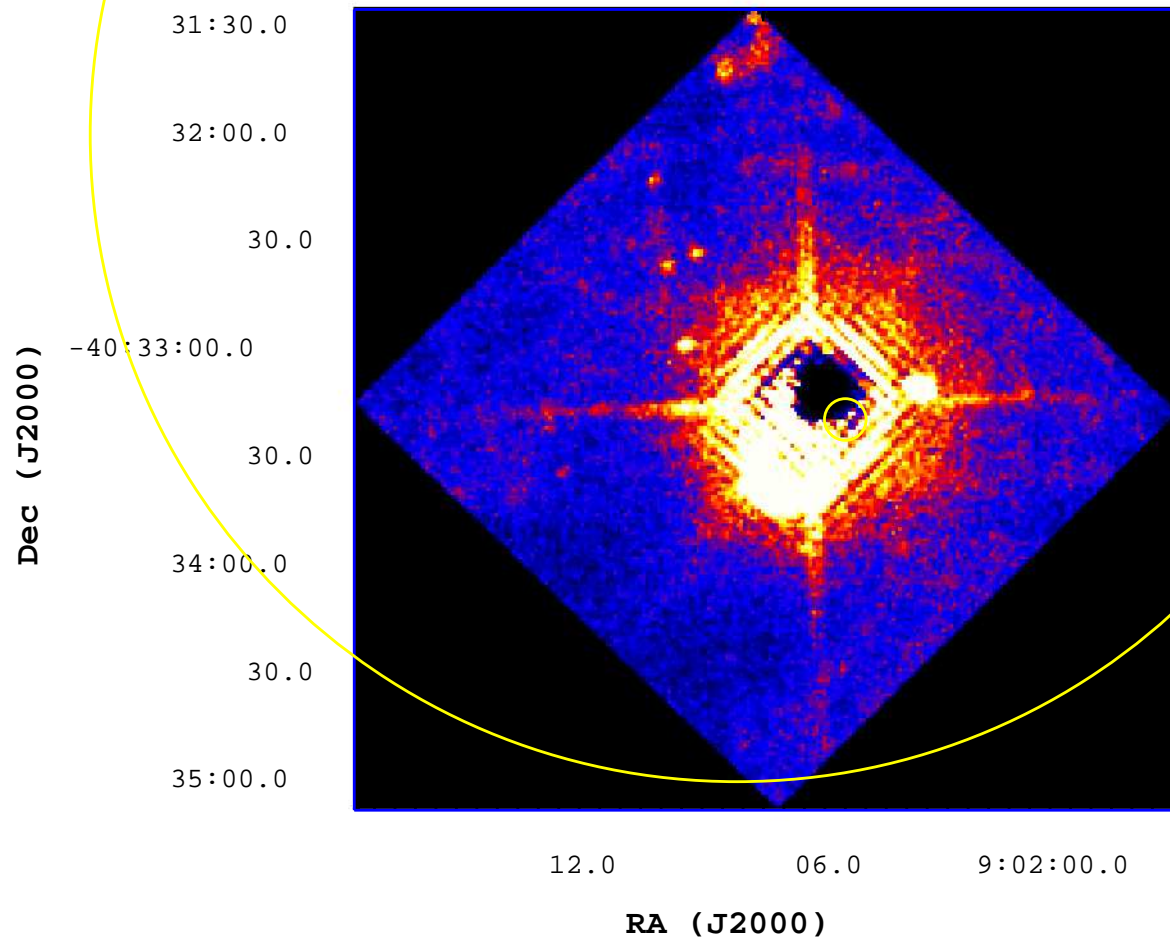

UVOT Finding Chart

OBSID 00618634000 / DATE-OBS 2014-11-14T21:13:48.6

5

10

15

20

25

30