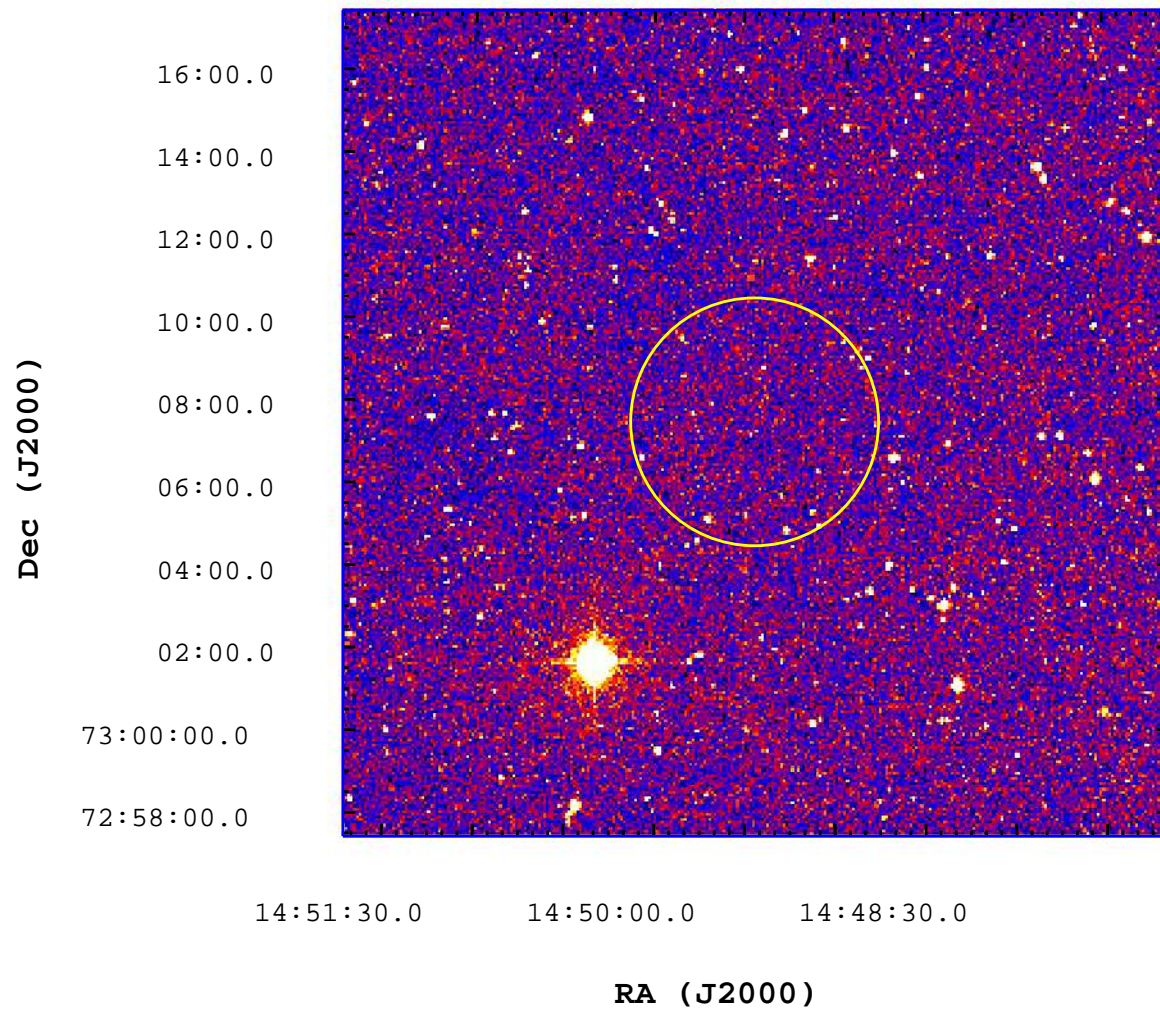

UVOT Finding Chart

OBSID 00618032000 / DATE-OBS 2014-11-09T07:50:60.0

3000

3500

4000

4500

5000