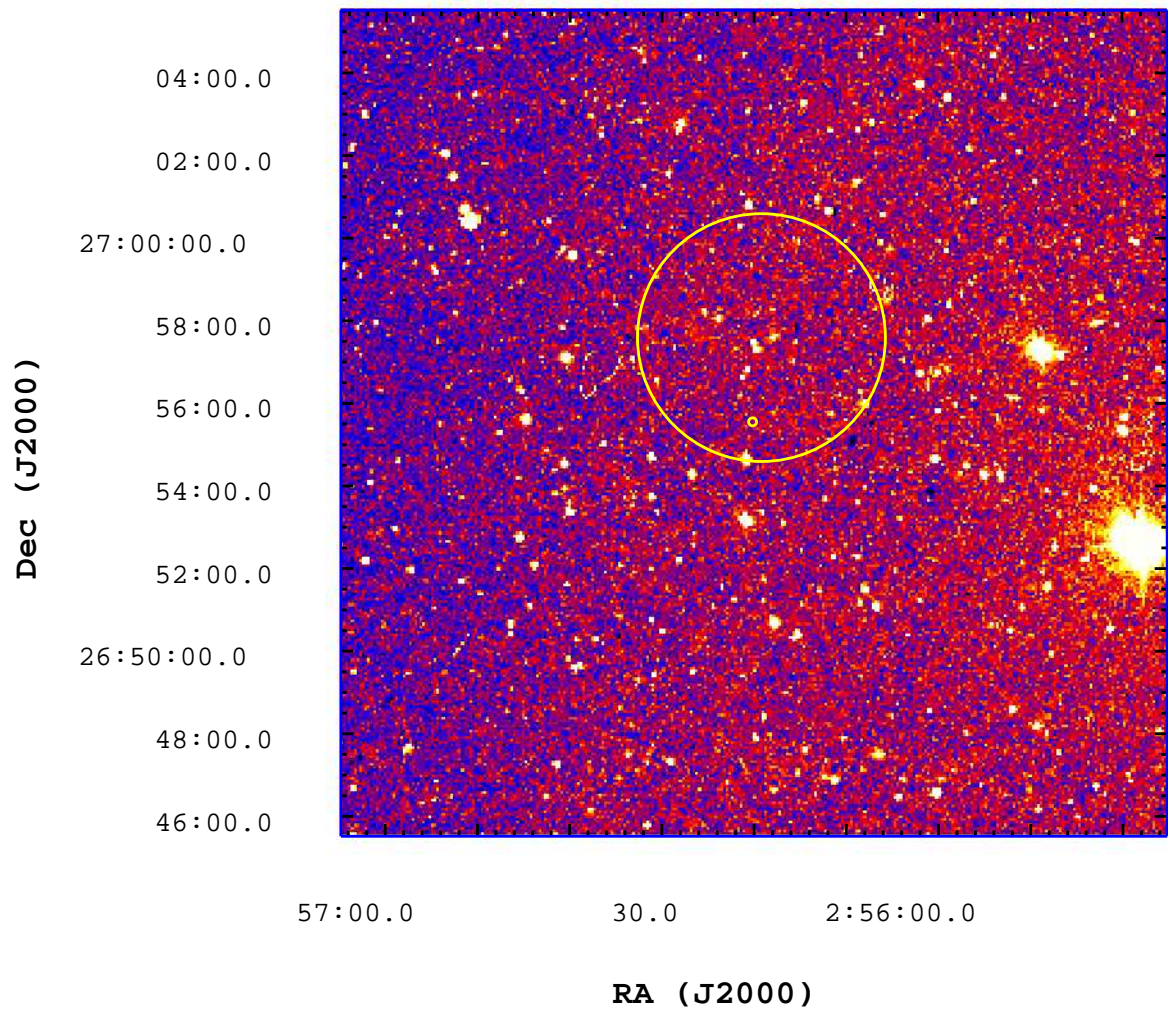

# UVOT Finding Chart

OBSID 00616502000 / DATE-OBS 2014-10-26T03:34:46.7

2500

3000

3500

4000

4500

5000