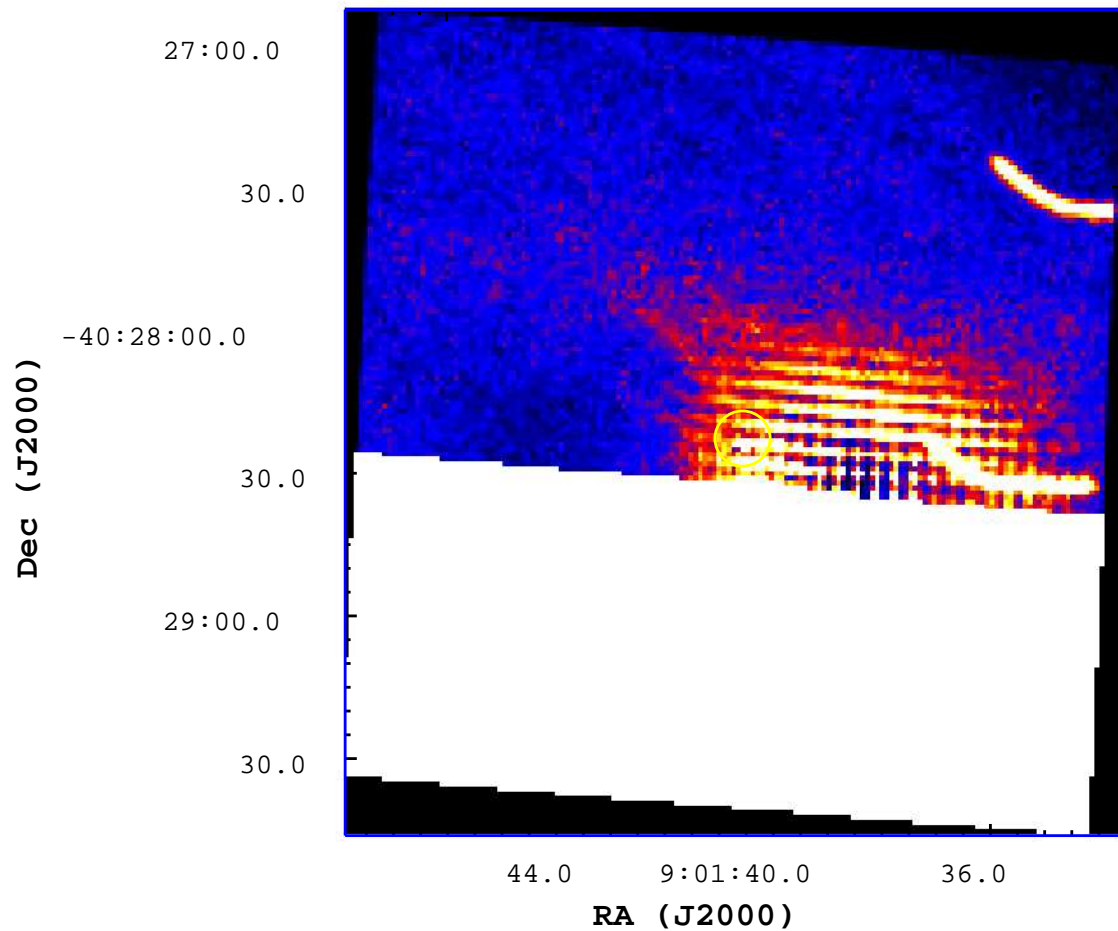

UVOT Finding Chart

OBSID 00613516000 / DATE-OBS 2014-09-24T01:38:23.8

10

20

30

40

50

60