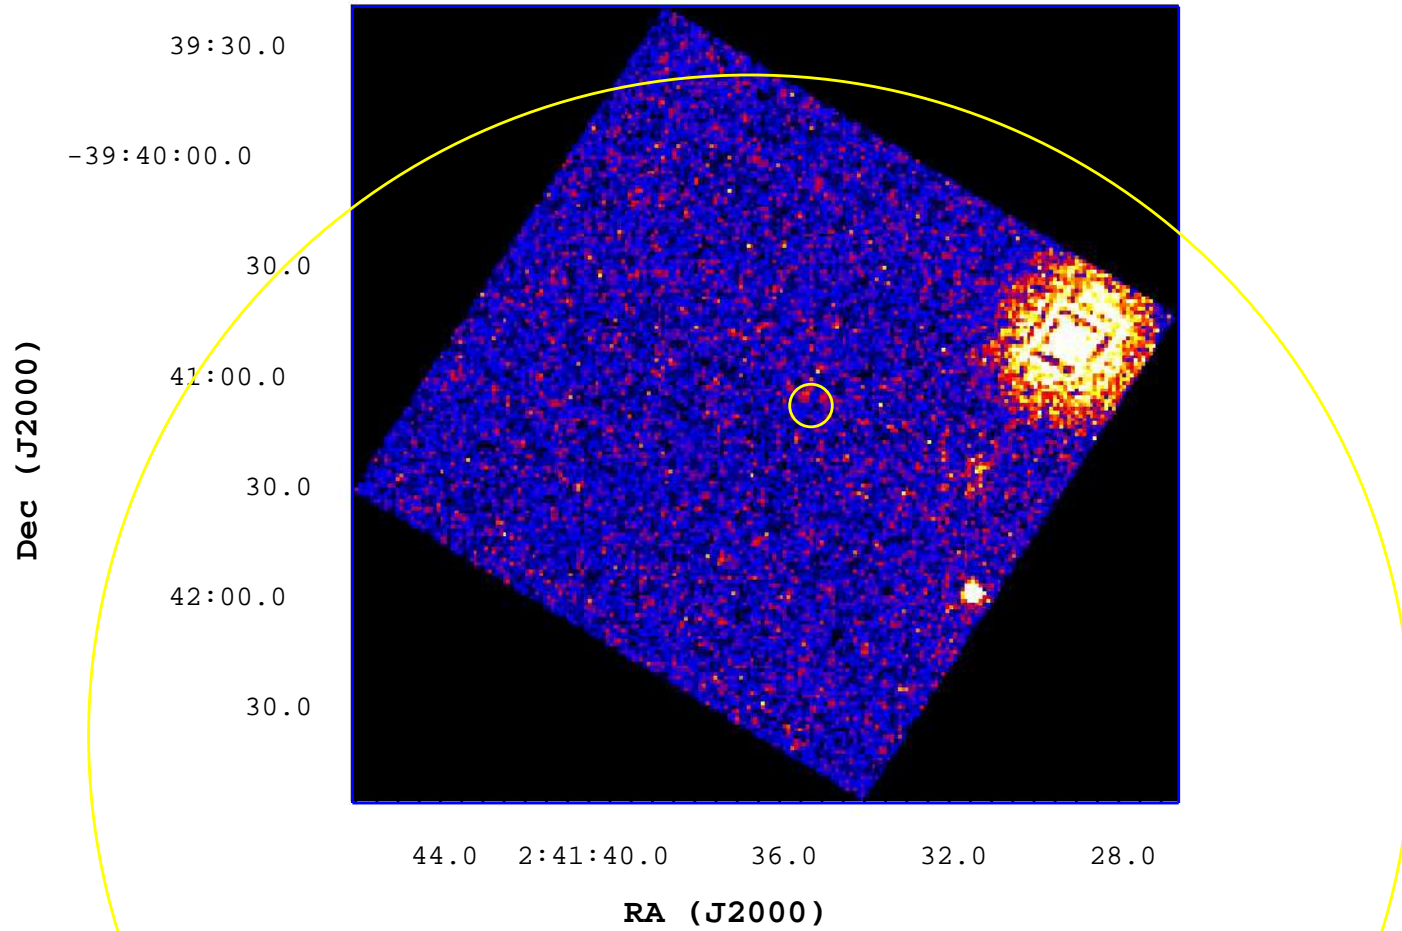

UVOT Finding Chart

OBSID 00612804000 / DATE-OBS 2014-09-16T10:49:18.4

1

2

3

4

5

6