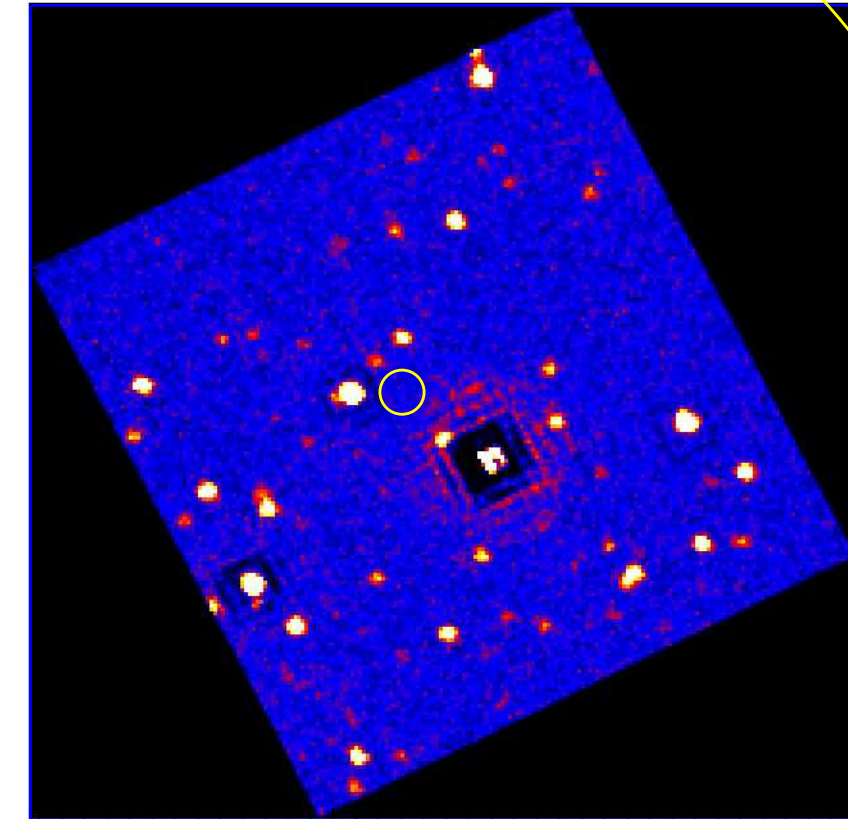

UVOT Finding Chart

OBSID 00609879000 / DATE-OBS 2014-08-18T17:23:17.1

Dec (J2000)

37:30.0
38:00.0
30.0
39:00.0
30.0
-37:40:00.0
30.0

44.0 17:12:40.0 36.0 32.0 28.0

RA (J2000)

10

20