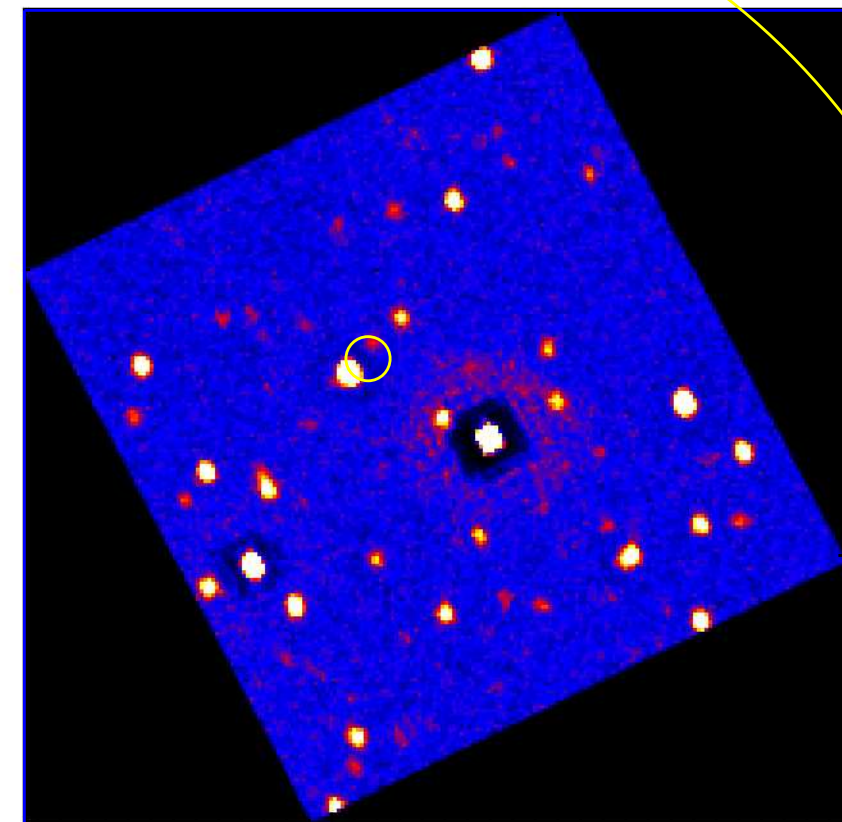

# UVOT Finding Chart

OBSID 00609878000 / DATE-OBS 2014-08-18T17:17:22.0

Dec (J2000)

37:30.0  
38:00.0  
30.0  
39:00.0  
30.0  
-37:40:00.0  
30.0

44.0 17:12:40.0 36.0 32.0 28.0

RA (J2000)

10

20