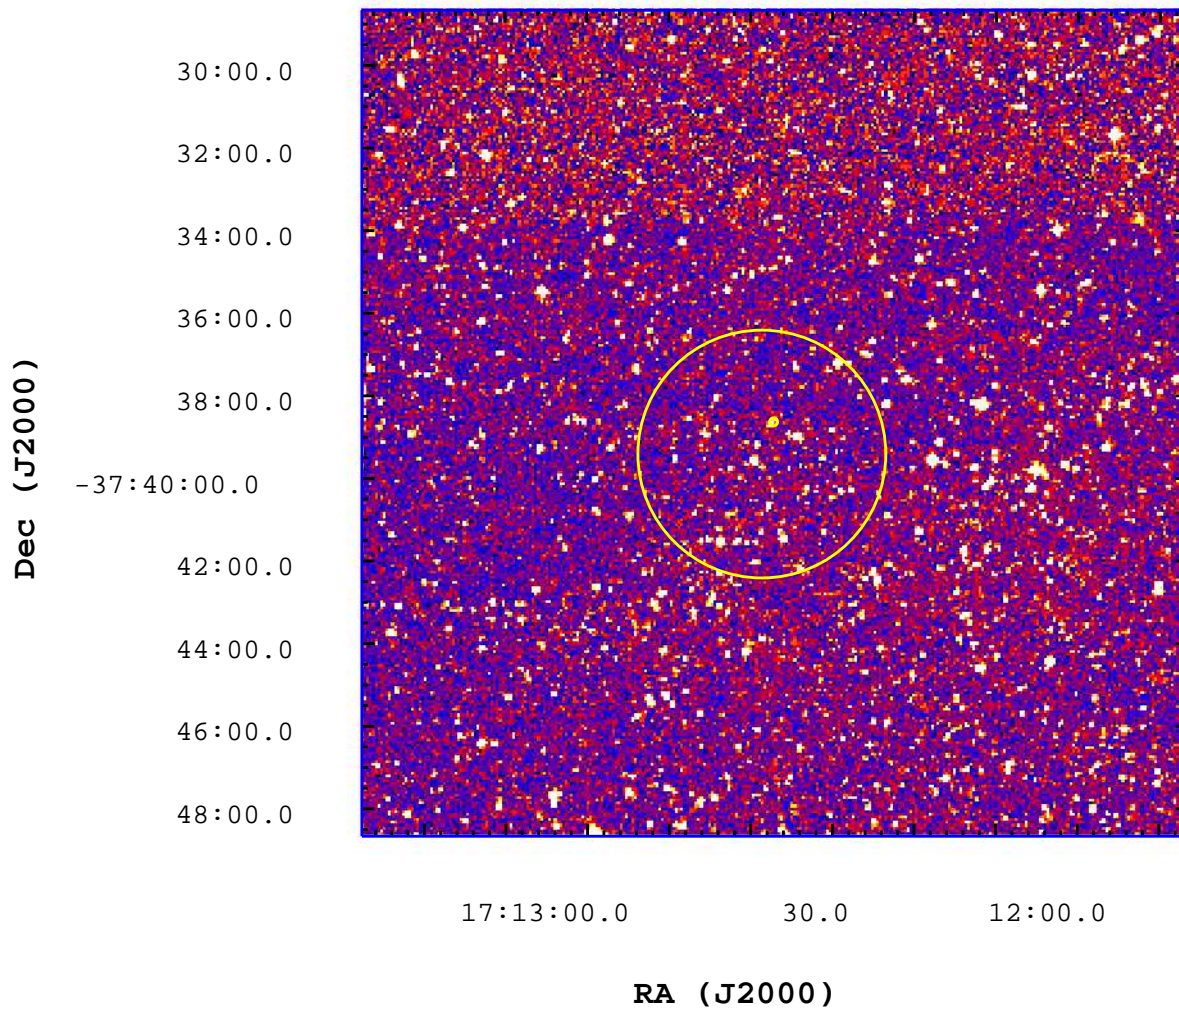

UVOT Finding Chart

OBSID 00609878000 / DATE-OBS 2014-08-18T17:17:22.0

1400

1600

1800

2000

2200

2400

2600