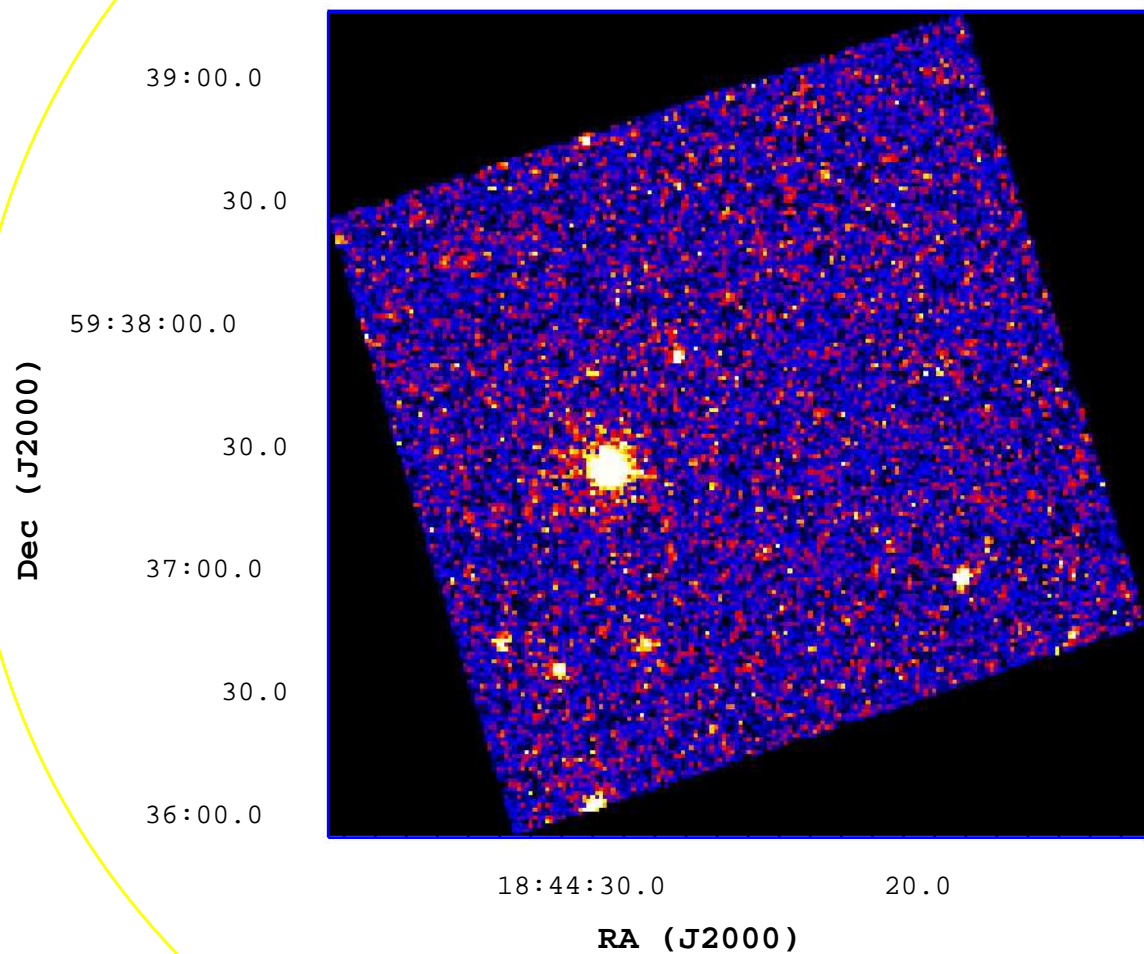

UVOT Finding Chart

OBSID 00604232000 / DATE-OBS 2014-07-13T18:48:45.8

0.5

1

1.5

2

2.5

3

3.5

4

4.5

5

5.5