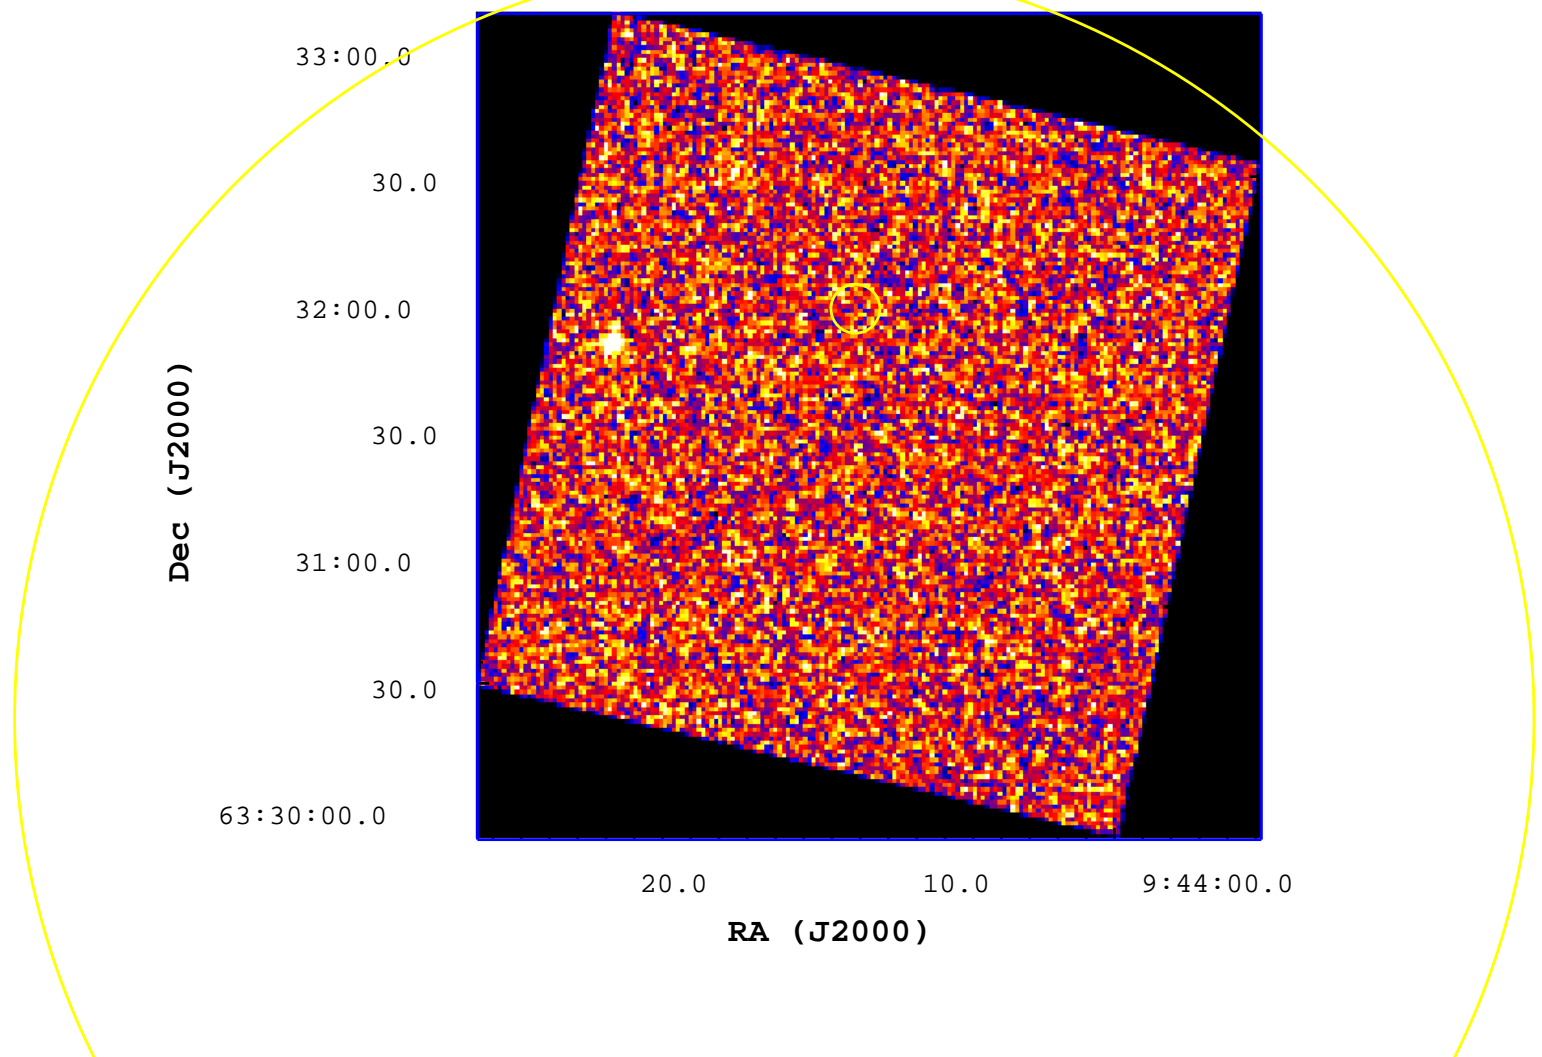

# UVOT Finding Chart

OBSID 00603866000 / DATE-OBS 2014-07-09T15:17:33.9

Dec (J2000)

RA (J2000)