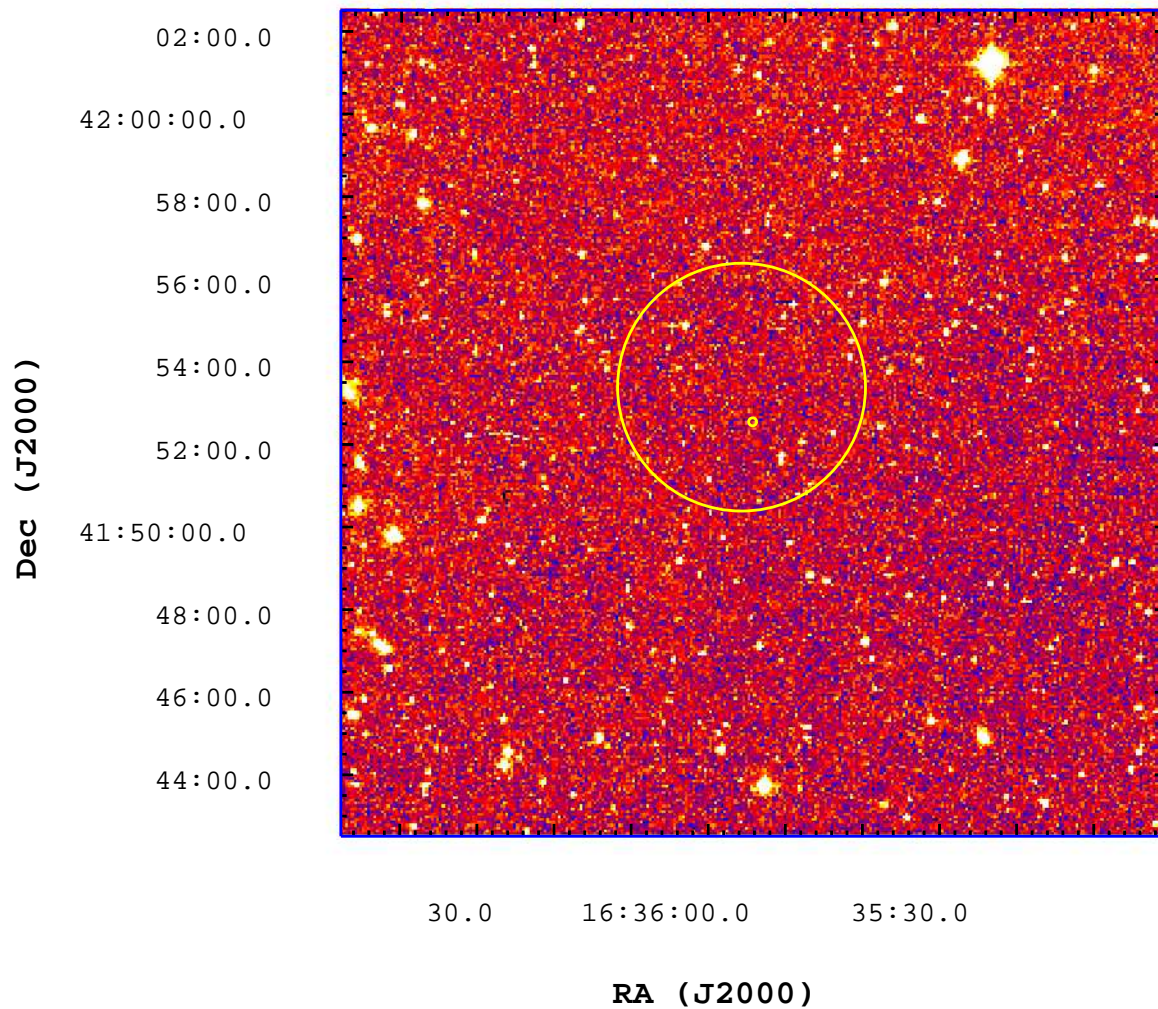

UVOT Finding Chart

OBSID 00602884000 / DATE-OBS 2014-06-29T14:19:23.7

3000

3500

4000

4500

5000