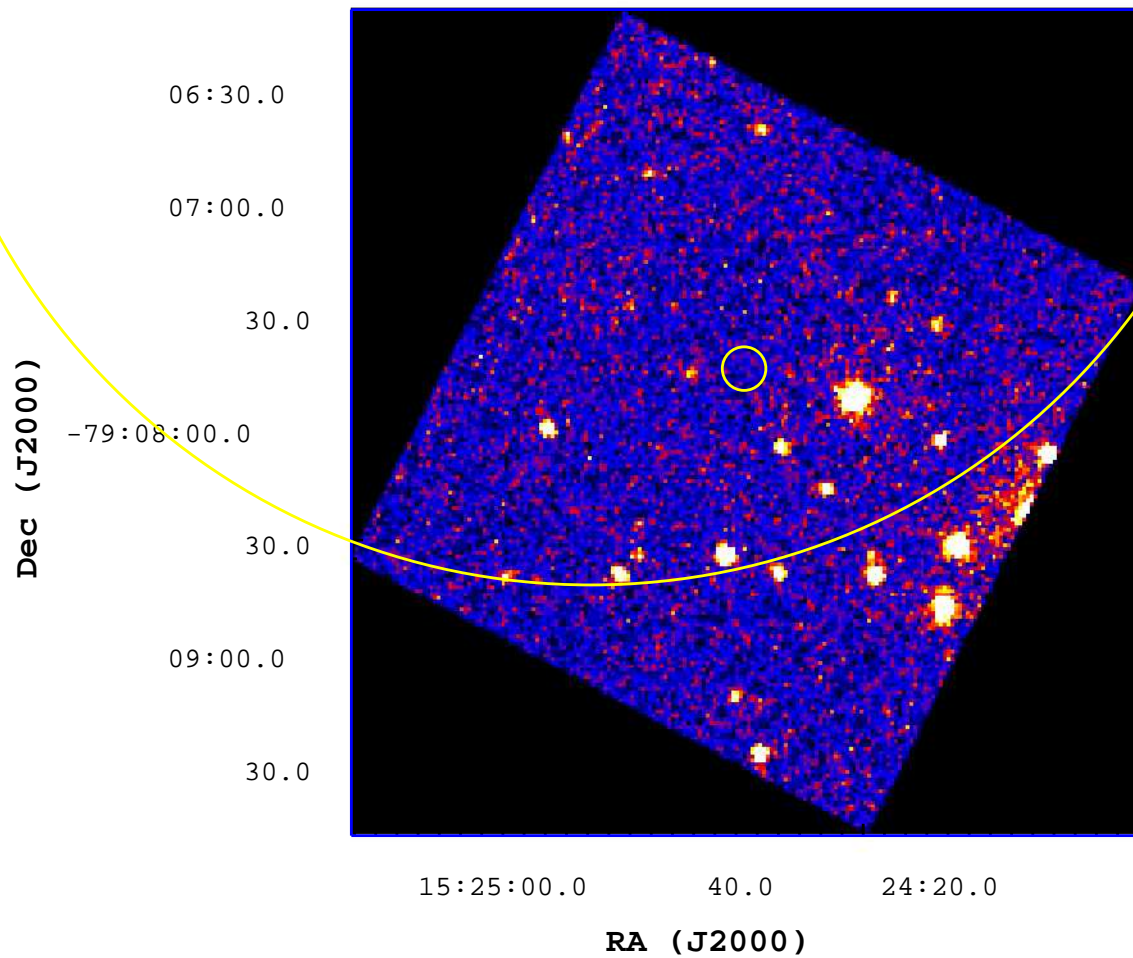

UVOT Finding Chart

OBSID 00601646000 / DATE-OBS 2014-06-14T01:10:01.7

1

2

3

4

5

6