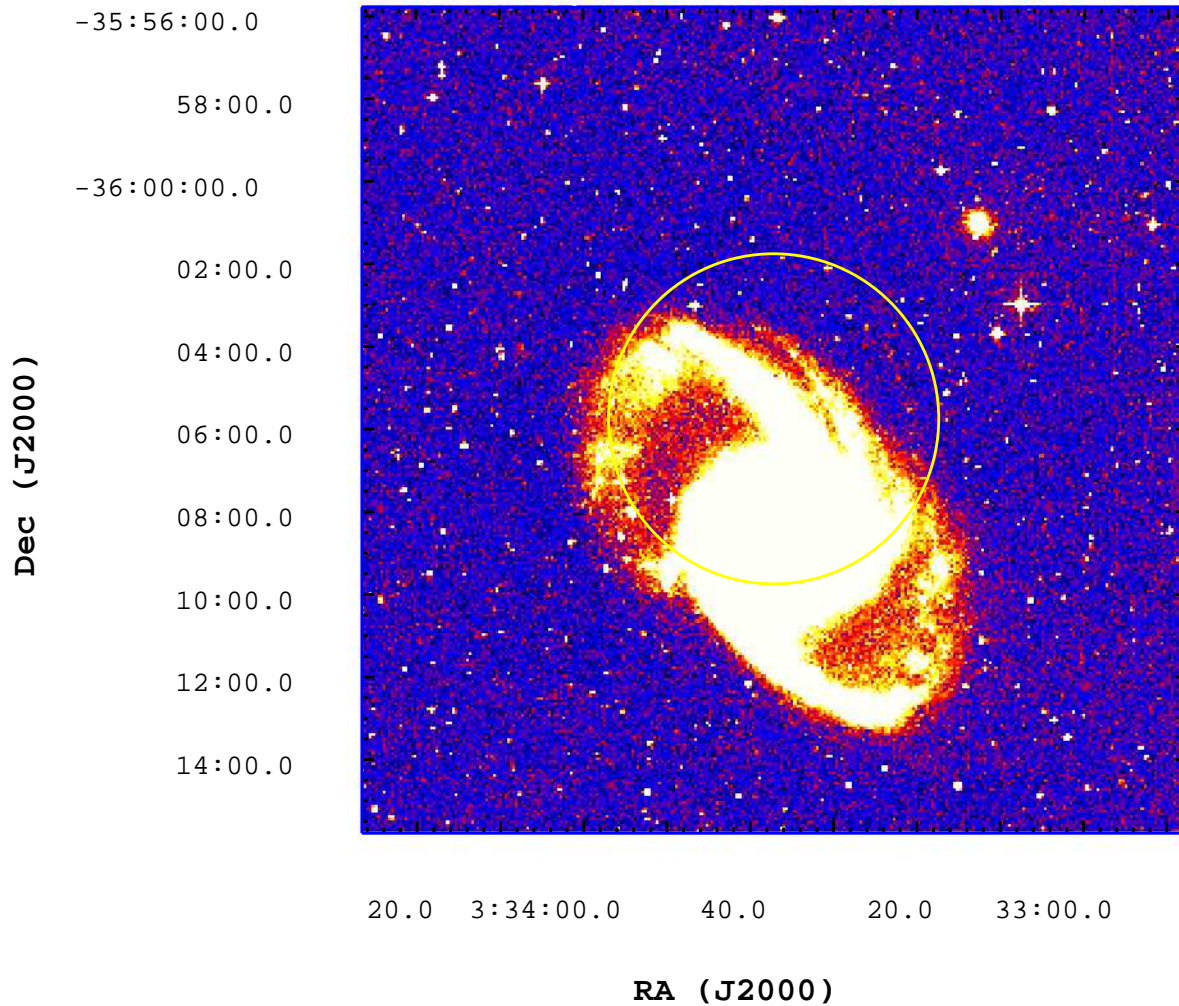

# UVOT Finding Chart

OBSID 00599860000 / DATE-OBS 2014-05-24T13:31:06.9

3500

4000

4500

5000