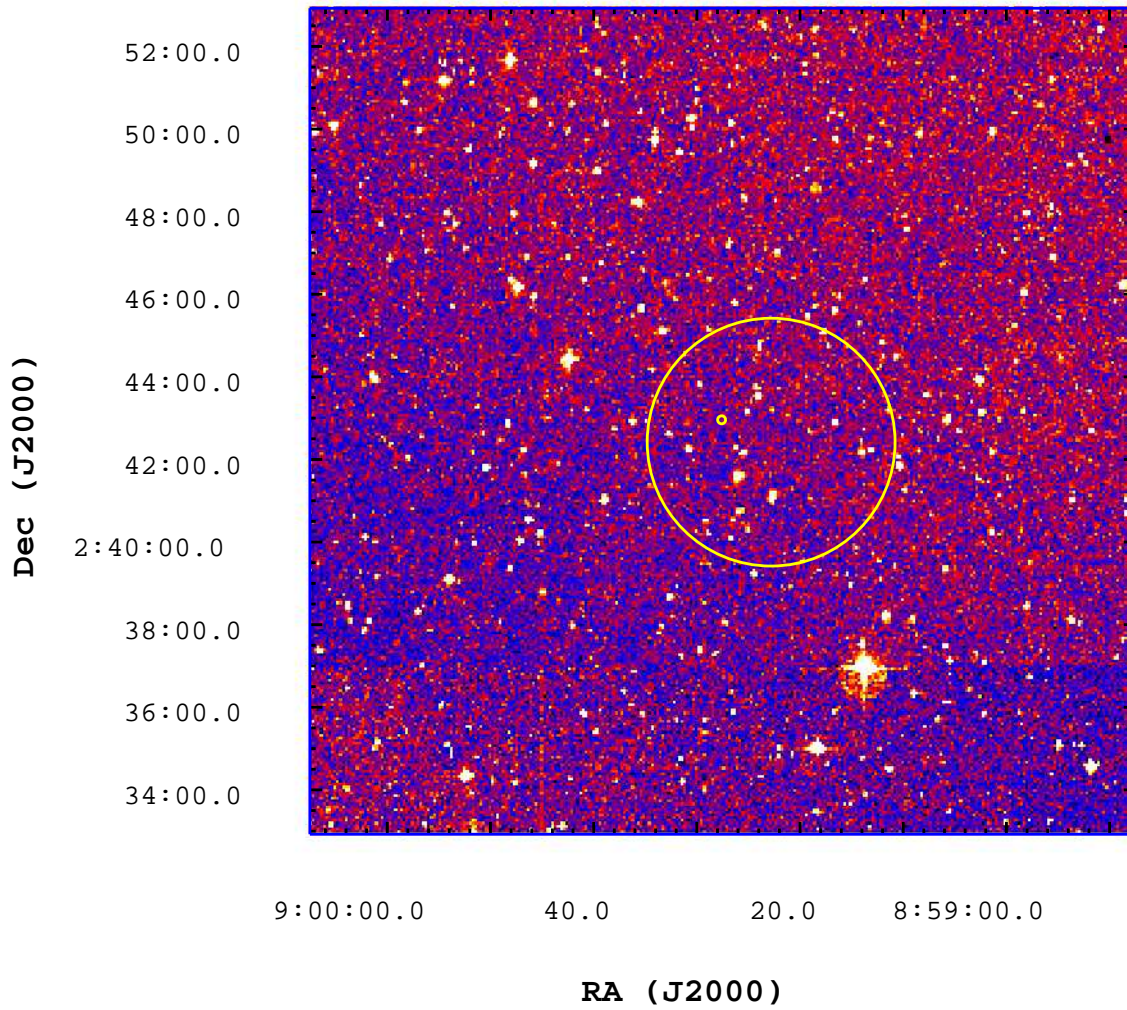

UVOT Finding Chart

OBSID 00594081000 / DATE-OBS 2014-03-31T06:04:30.4

2500

3000

3500

4000

4500