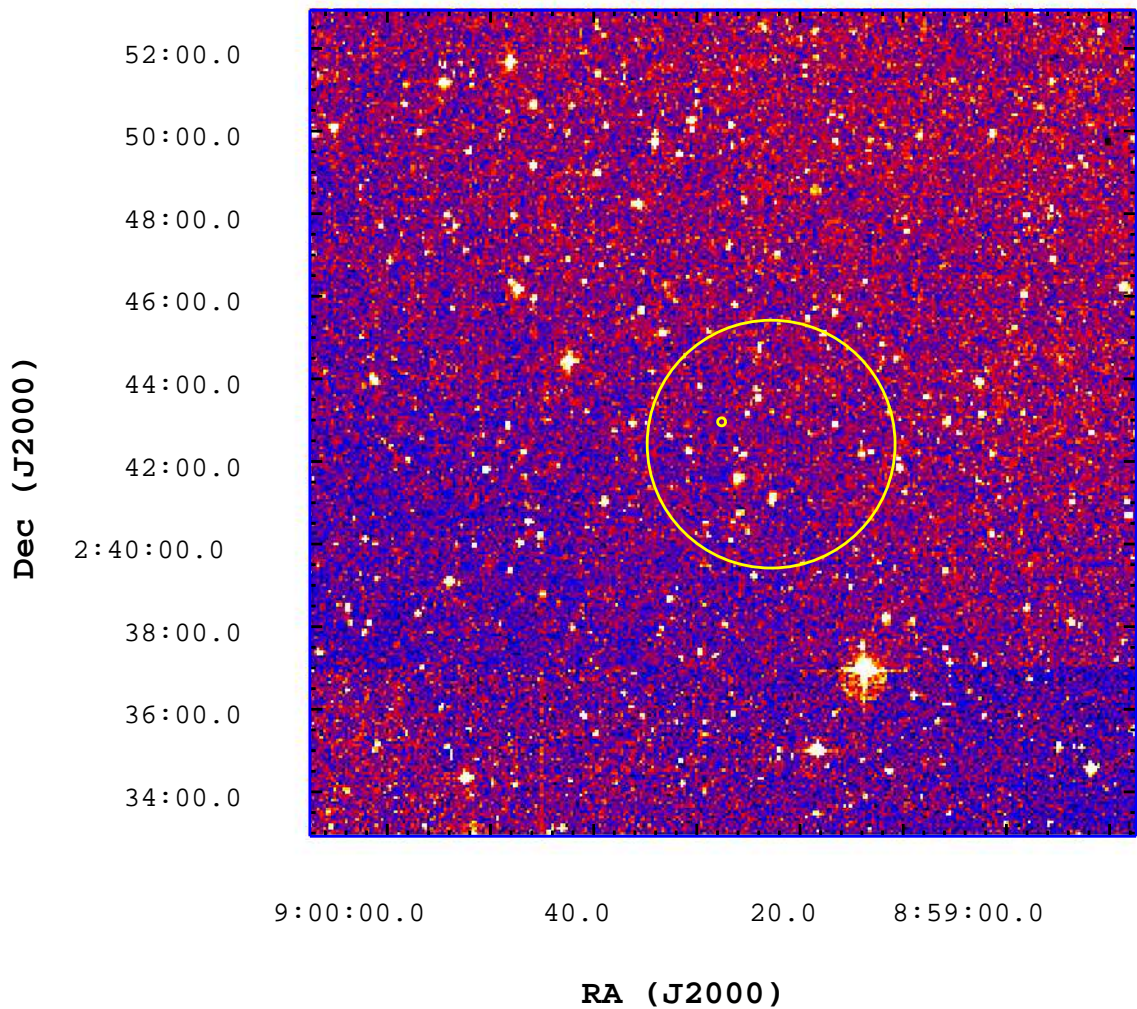

UVOT Finding Chart

OBSID 00594081000 / DATE-OBS 2014-03-31T05:56:33.6

2500

3000

3500

4000

4500