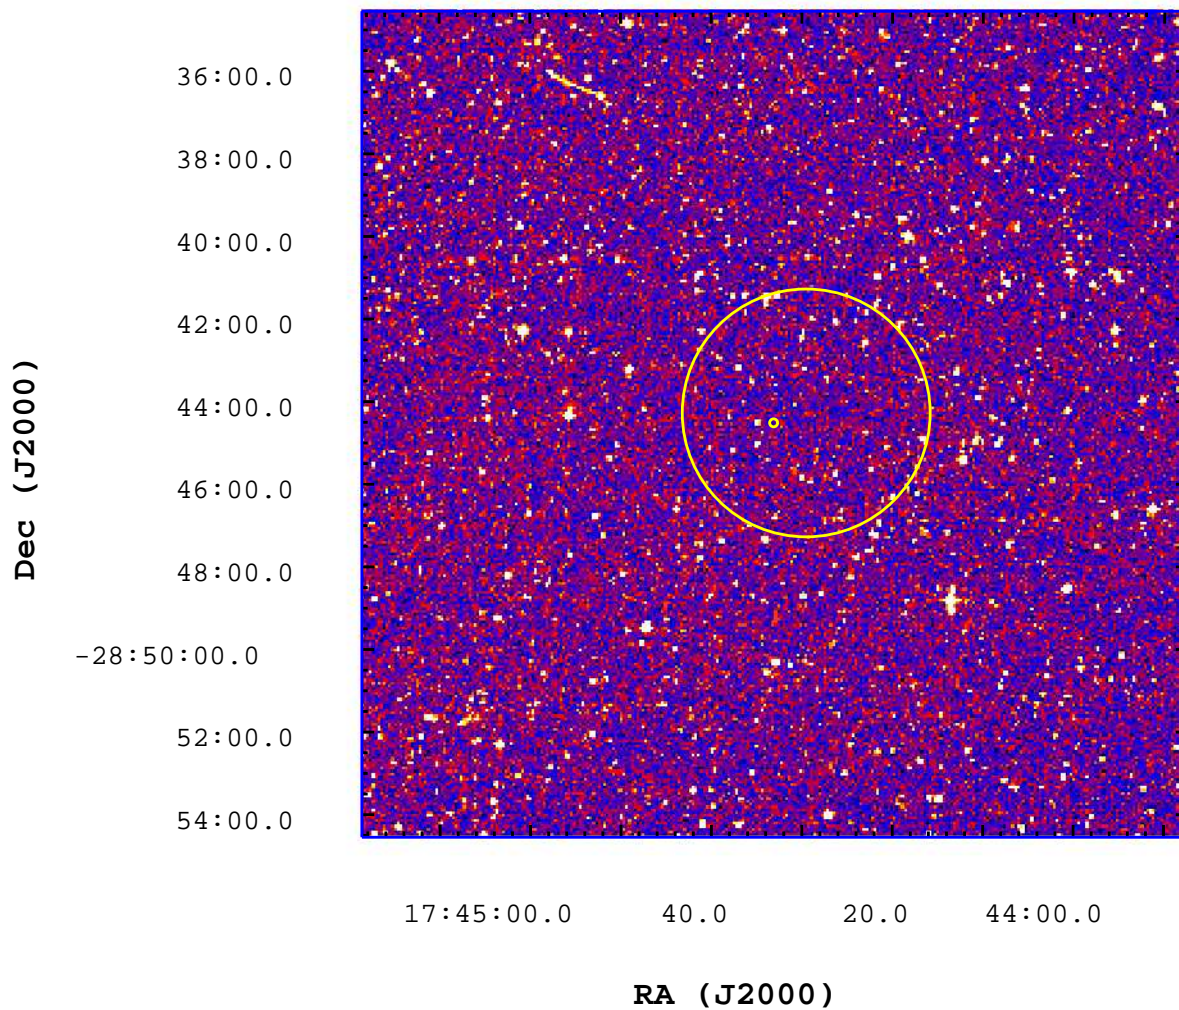

UVOT Finding Chart

OBSID 00590310000 / DATE-OBS 2014-03-04T17:47:48.5

1400

1600

1800

2000

2200

2400

2600

2800

3000