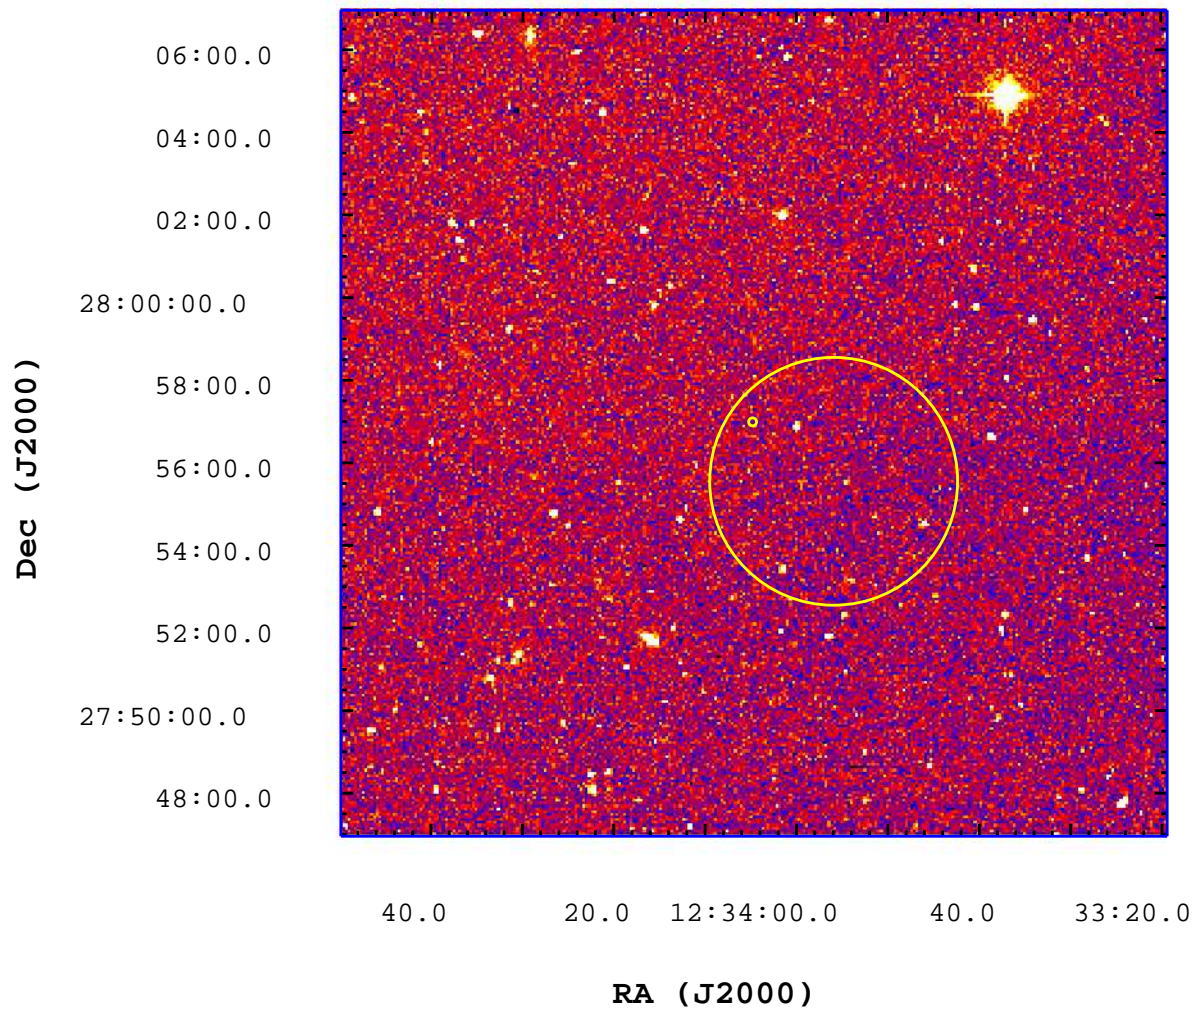

UVOT Finding Chart

OBSID 00583861000 / DATE-OBS 2014-01-14T12:02:30.4

1500

2000

2500

3000

3500

4000