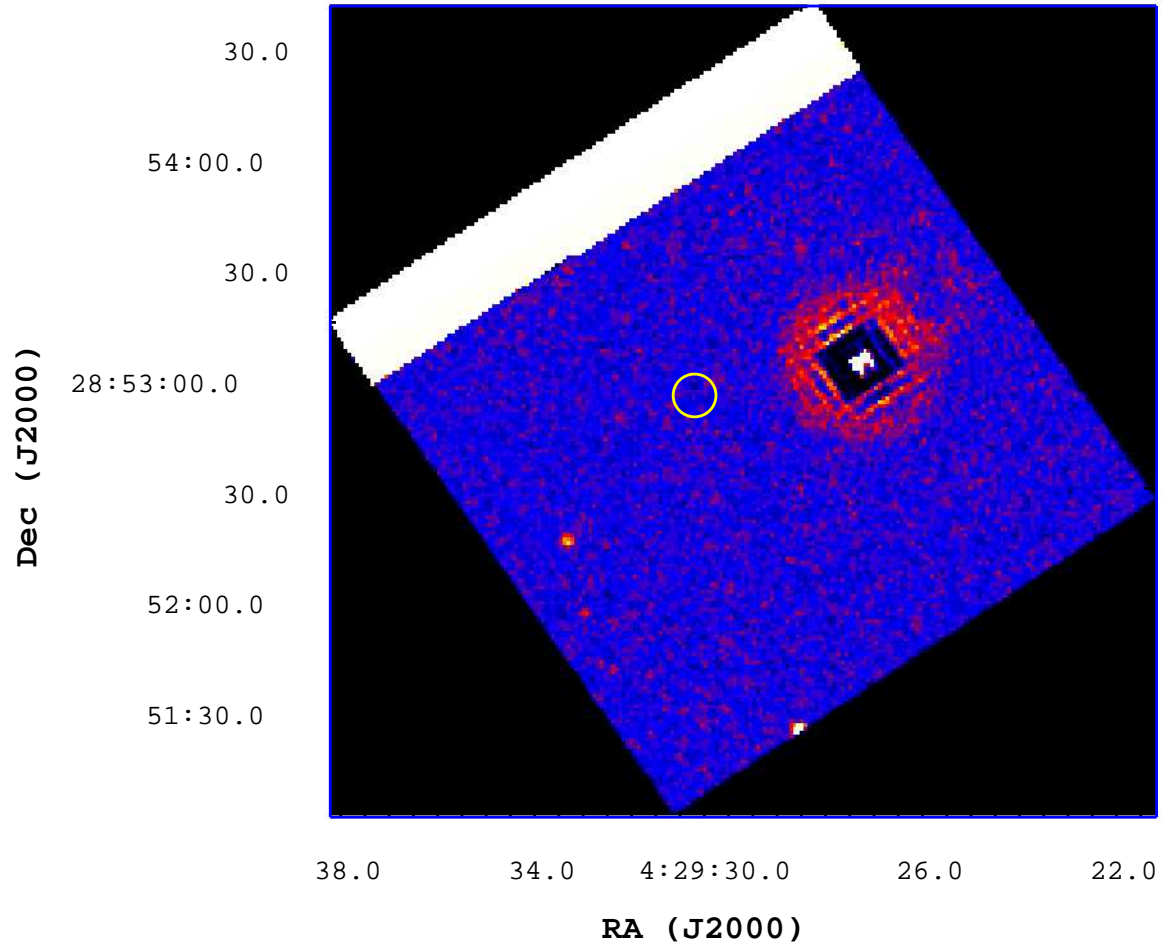

UVOT Finding Chart

OBSID 00582184000 / DATE-OBS 2013-12-27T04:59:19.7

0

5

10

15

20

25