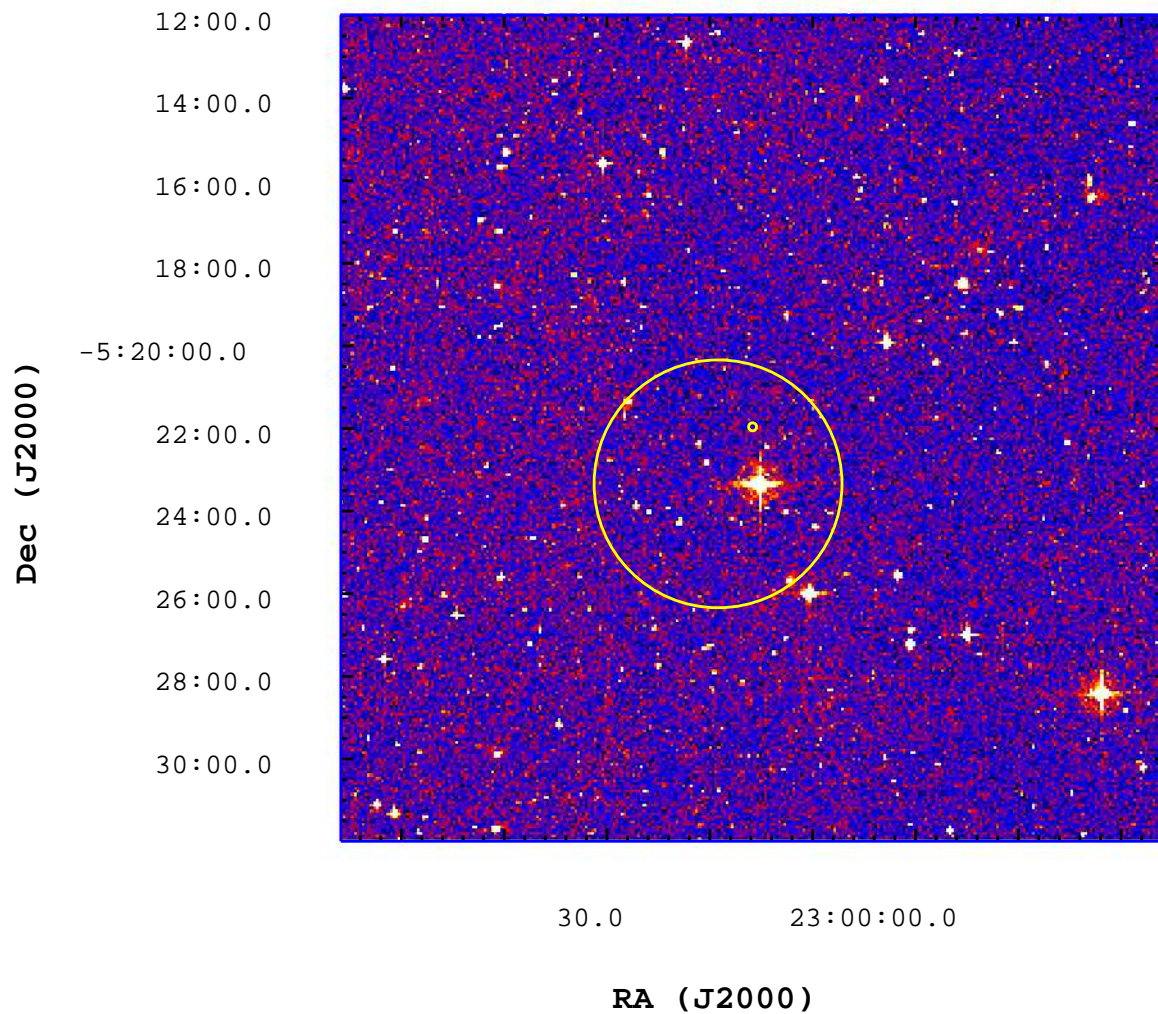

# UVOT Finding Chart

OBSID 00576238000 / DATE-OBS 2013-10-30T21:11:10.9

6000

6500

7000

7500