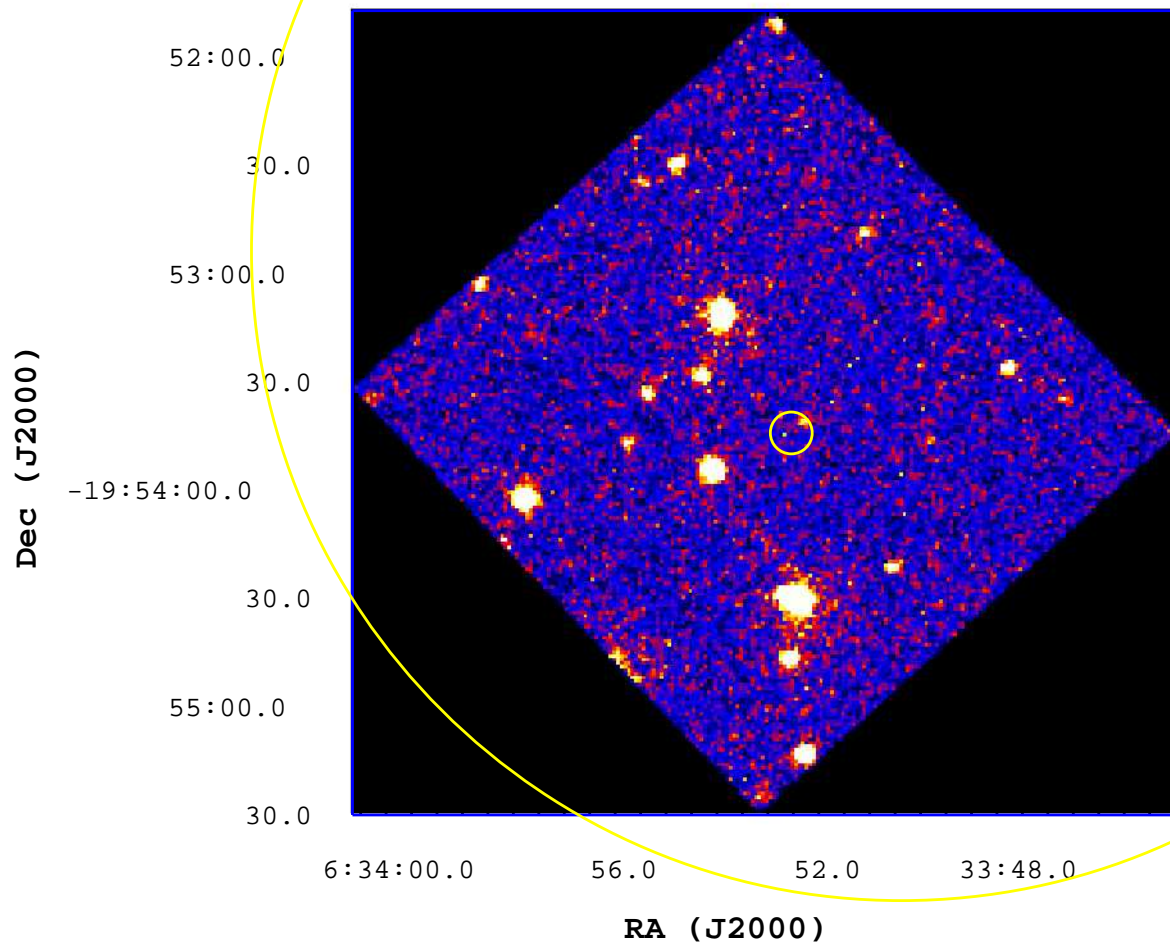

UVOT Finding Chart

OBSID 00574935000 / DATE-OBS 2013-10-18T12:52:38.6

1 2 3 4 5 6 7 8 9 10