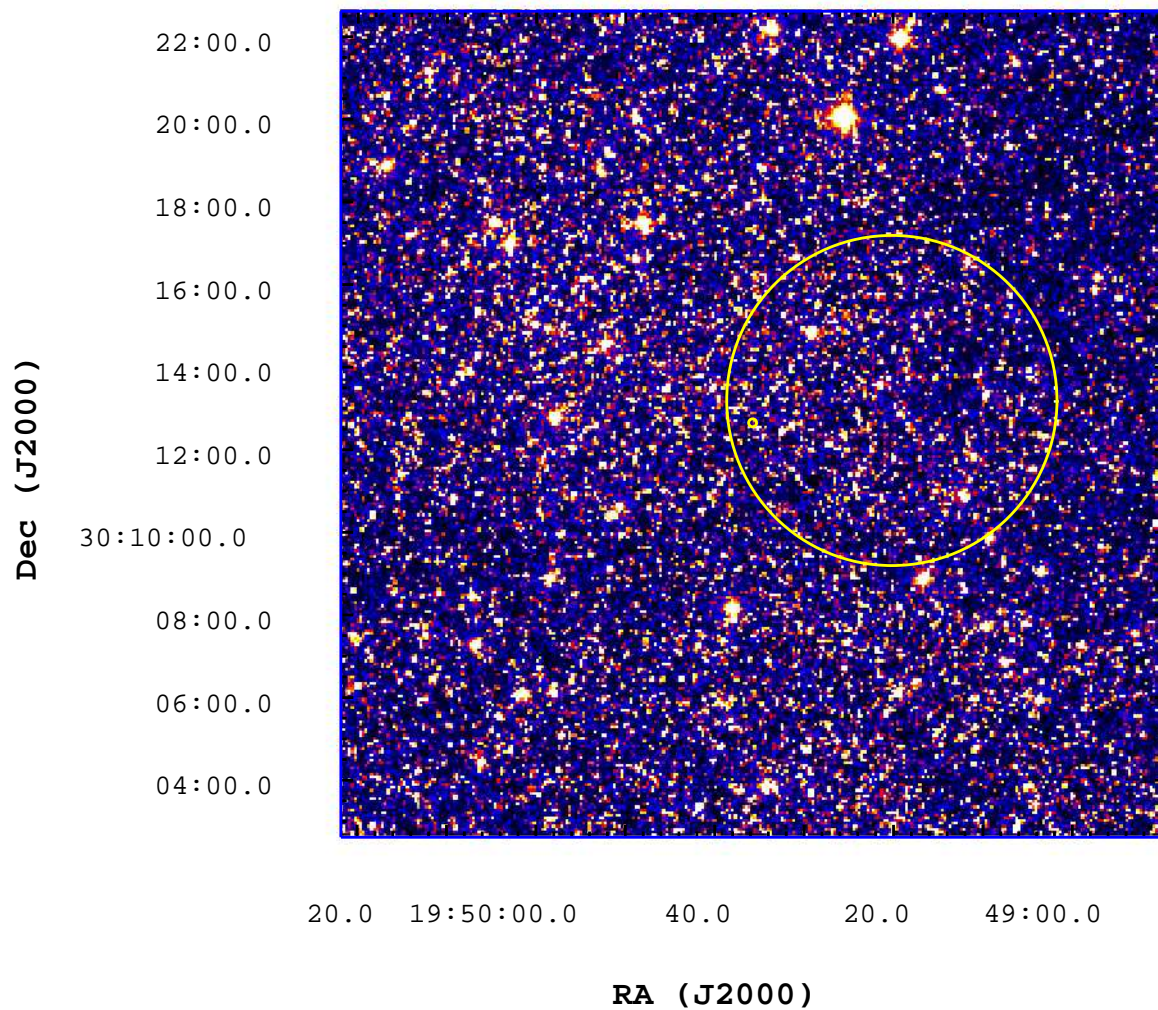

# UVOT Finding Chart

OBSID 00573667000 / DATE-OBS 2013-10-08T02:06:58.8

3000

4000

5000

6000

7000

8000